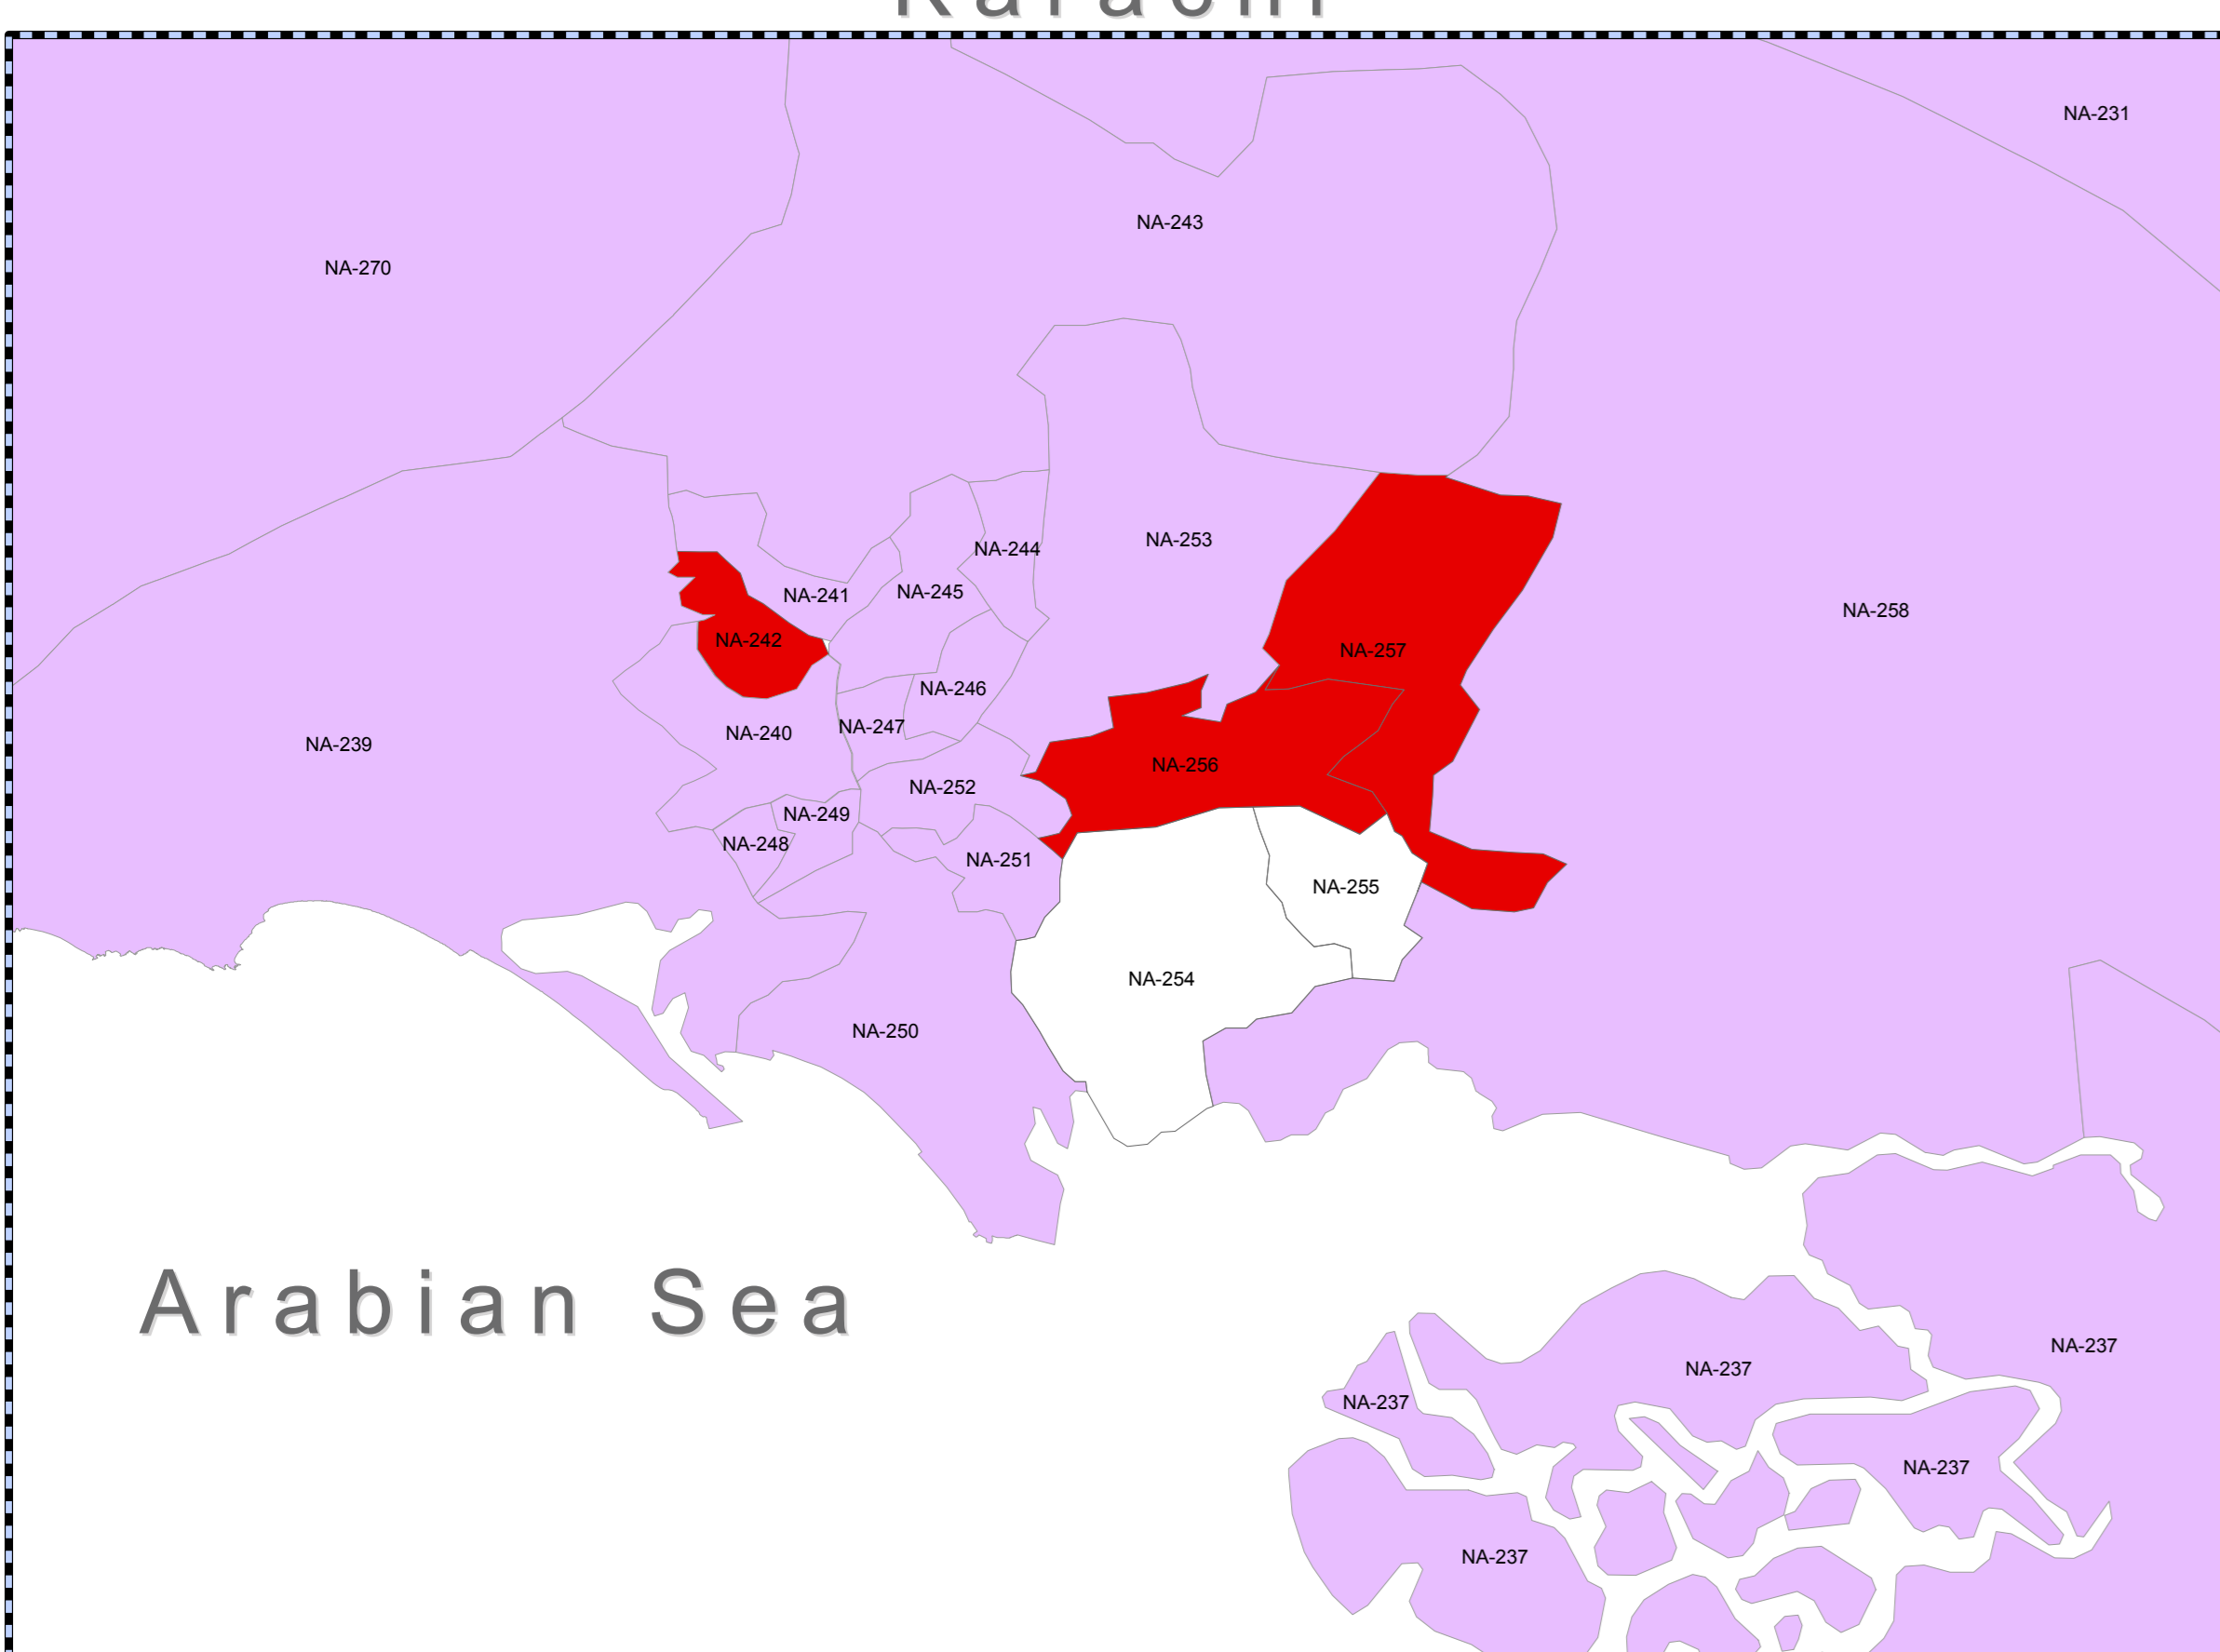

Rigging in Constituencies Sindh-Pakistan (General Election-2013)

Rigging in Constituencies

NA-198	NA-226
NA-200	NA-229
NA-211	NA-242
NA-217	NA-256
NA-218	NA-257

Legend

- NO Rigging was Observed
- Rigging in Constituencies
- Results Awaited

Solutions in Time

Projection/Datum WGS84

Disclaimers:
 Copyrights Reserved. This map is compiled and produced by ALHASAN Systems Private Limited [www.alhasan.com] and is brought to you free of cost for informational purposes only. The product might have not been prepared for or be suitable for legal, engineering, or surveying purposes. For further details and Metadata information please call ALHASAN Systems at +92.51.486.5064/ 843.7324 or email at connect@alhasan.com.

Karachi

Arabian Sea

Location Reference