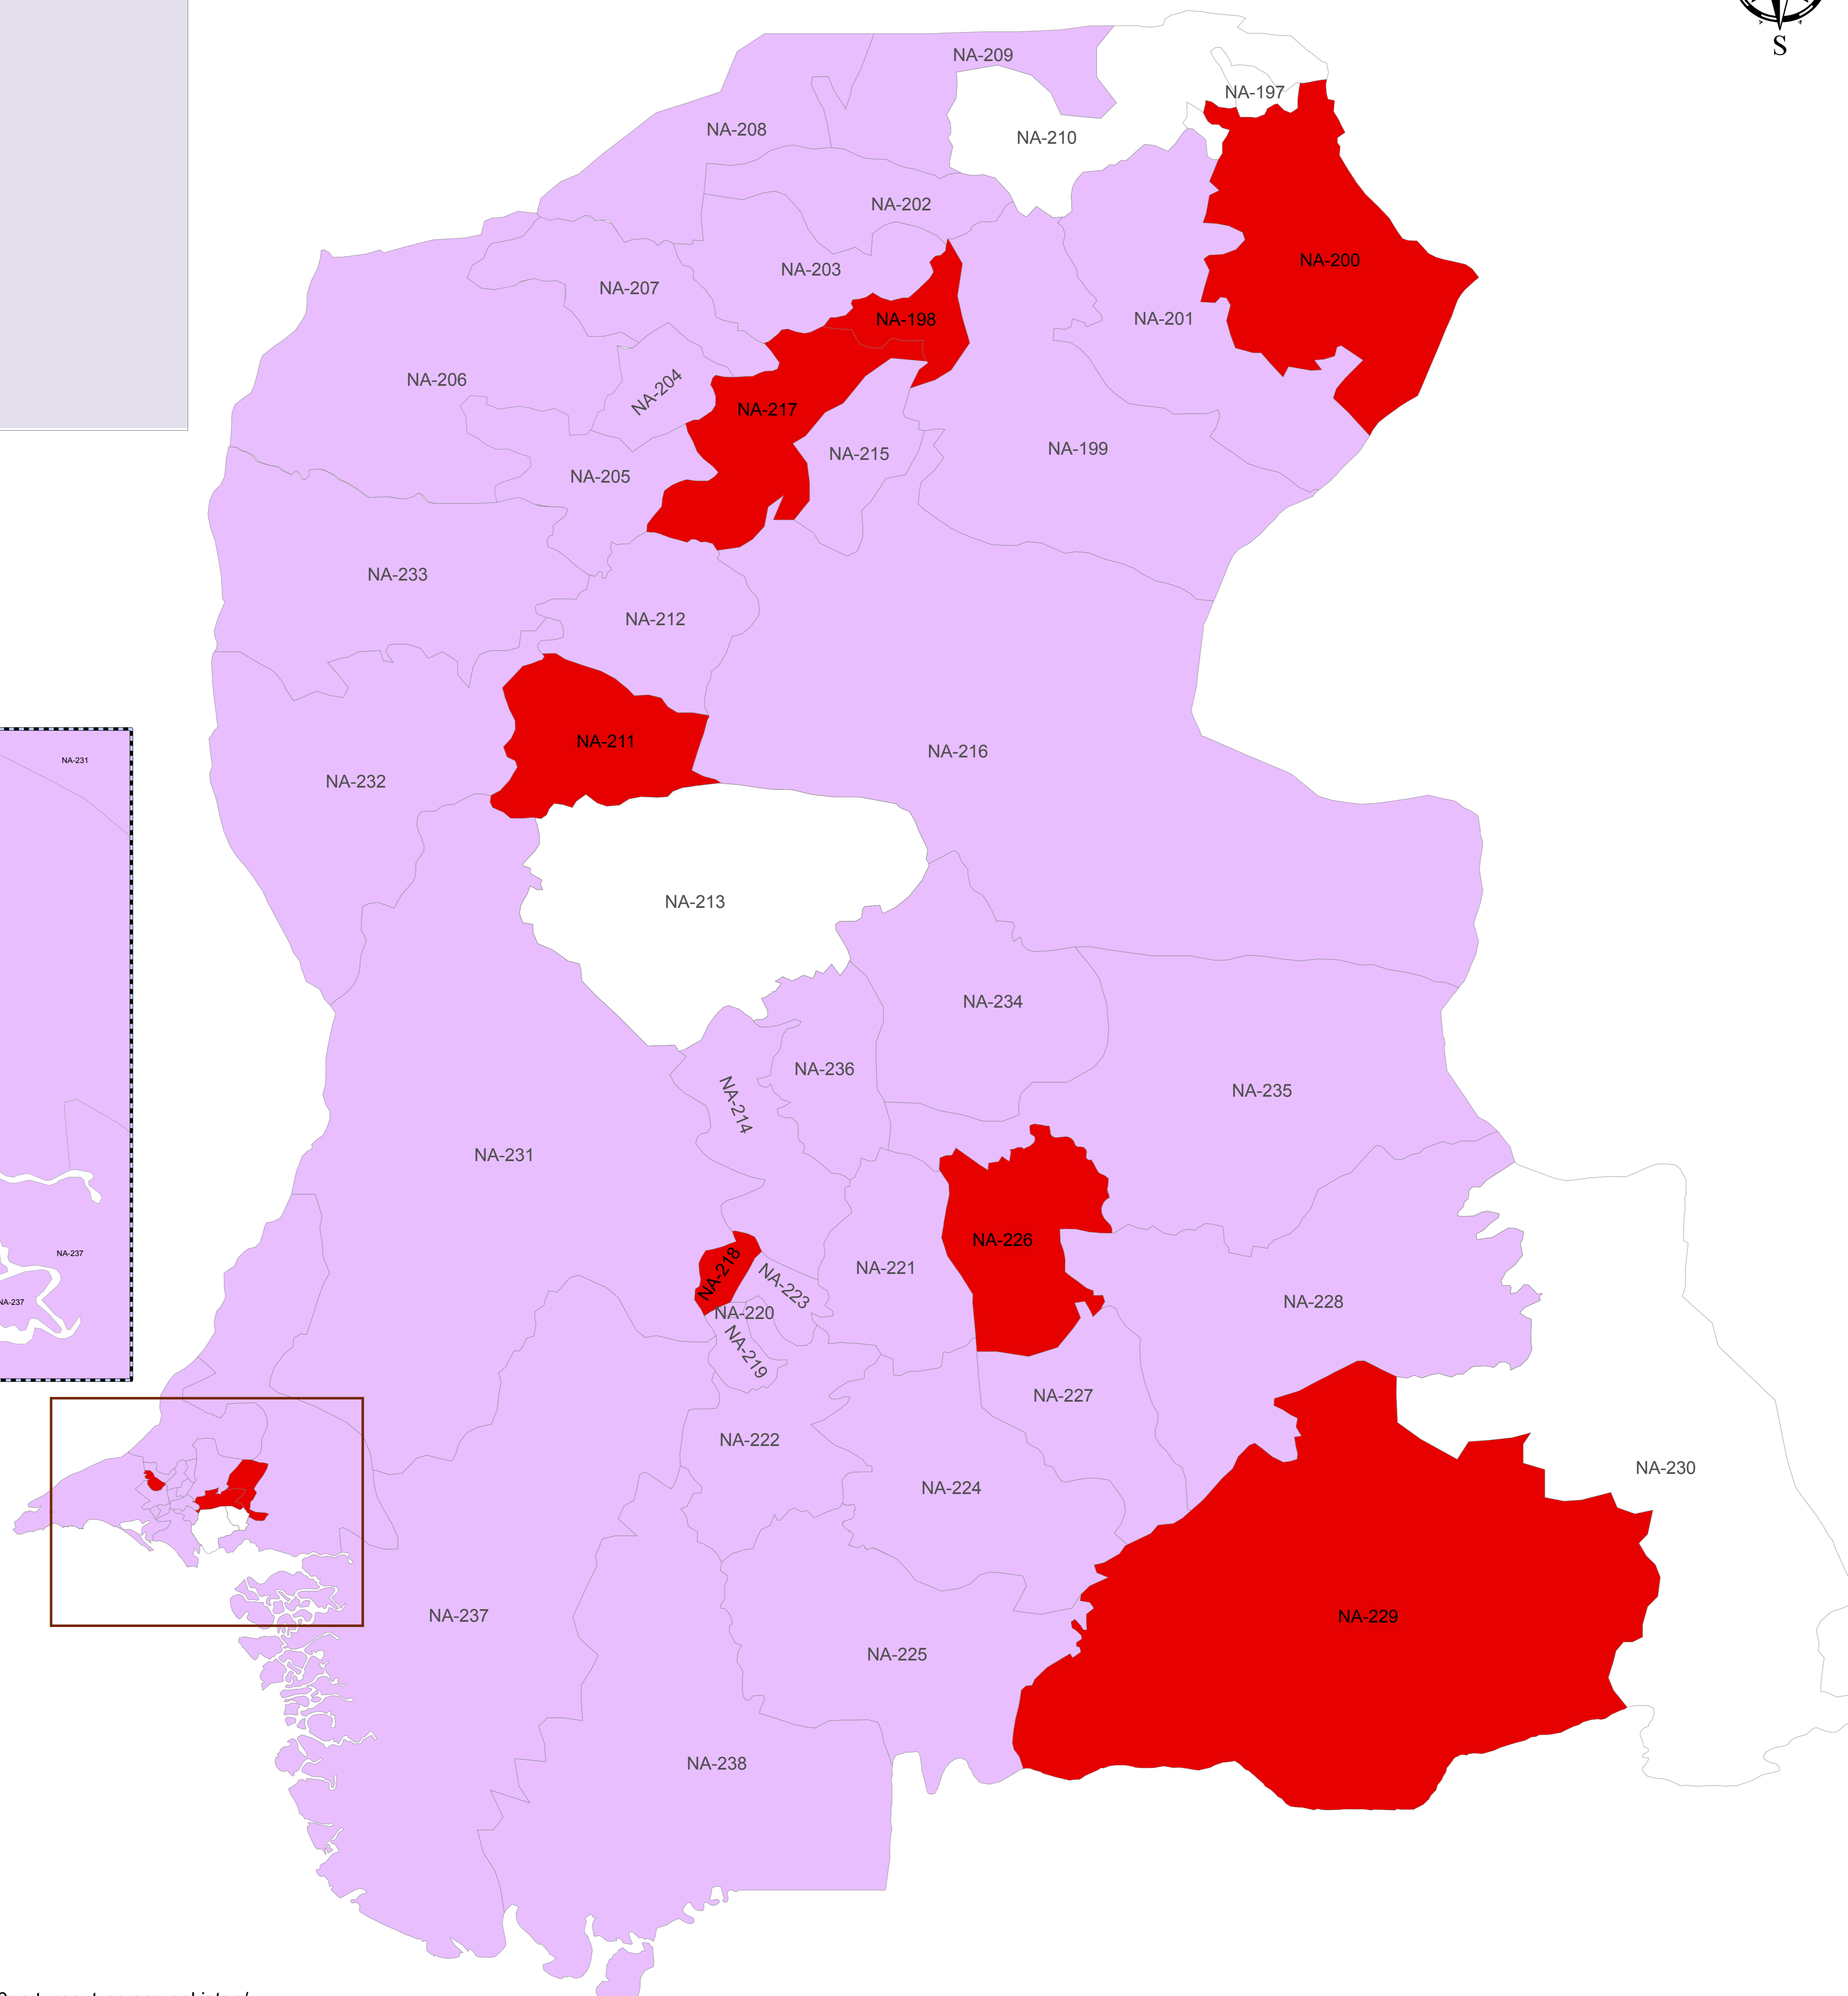

Rigging in Constituencies Sindh-Pakistan (General Election-2013)

Rigging in Constituencies

NA-198	NA-226
NA-200	NA-229
NA-211	NA-242
NA-217	NA-256
NA-218	NA-257

Legend

- NO Rigging was Observed
- Rigging in Constituencies
- Results Awaited

Solutions in Time

Projection/Datum WGS84

Disclaimers:
 Copyrights Reserved. This map is compiled and produced by ALHASAN Systems Private Limited [www.alhasan.com] and is brought to you free of cost for informational purposes only. The product might have not been prepared for or be suitable for legal, engineering, or surveying purposes. For further details and Metadata information please call ALHASAN Systems at +92.51.486.5064/ 843.7324 or email at connect@alhasan.com.

Karachi

Arabian Sea

Location Reference