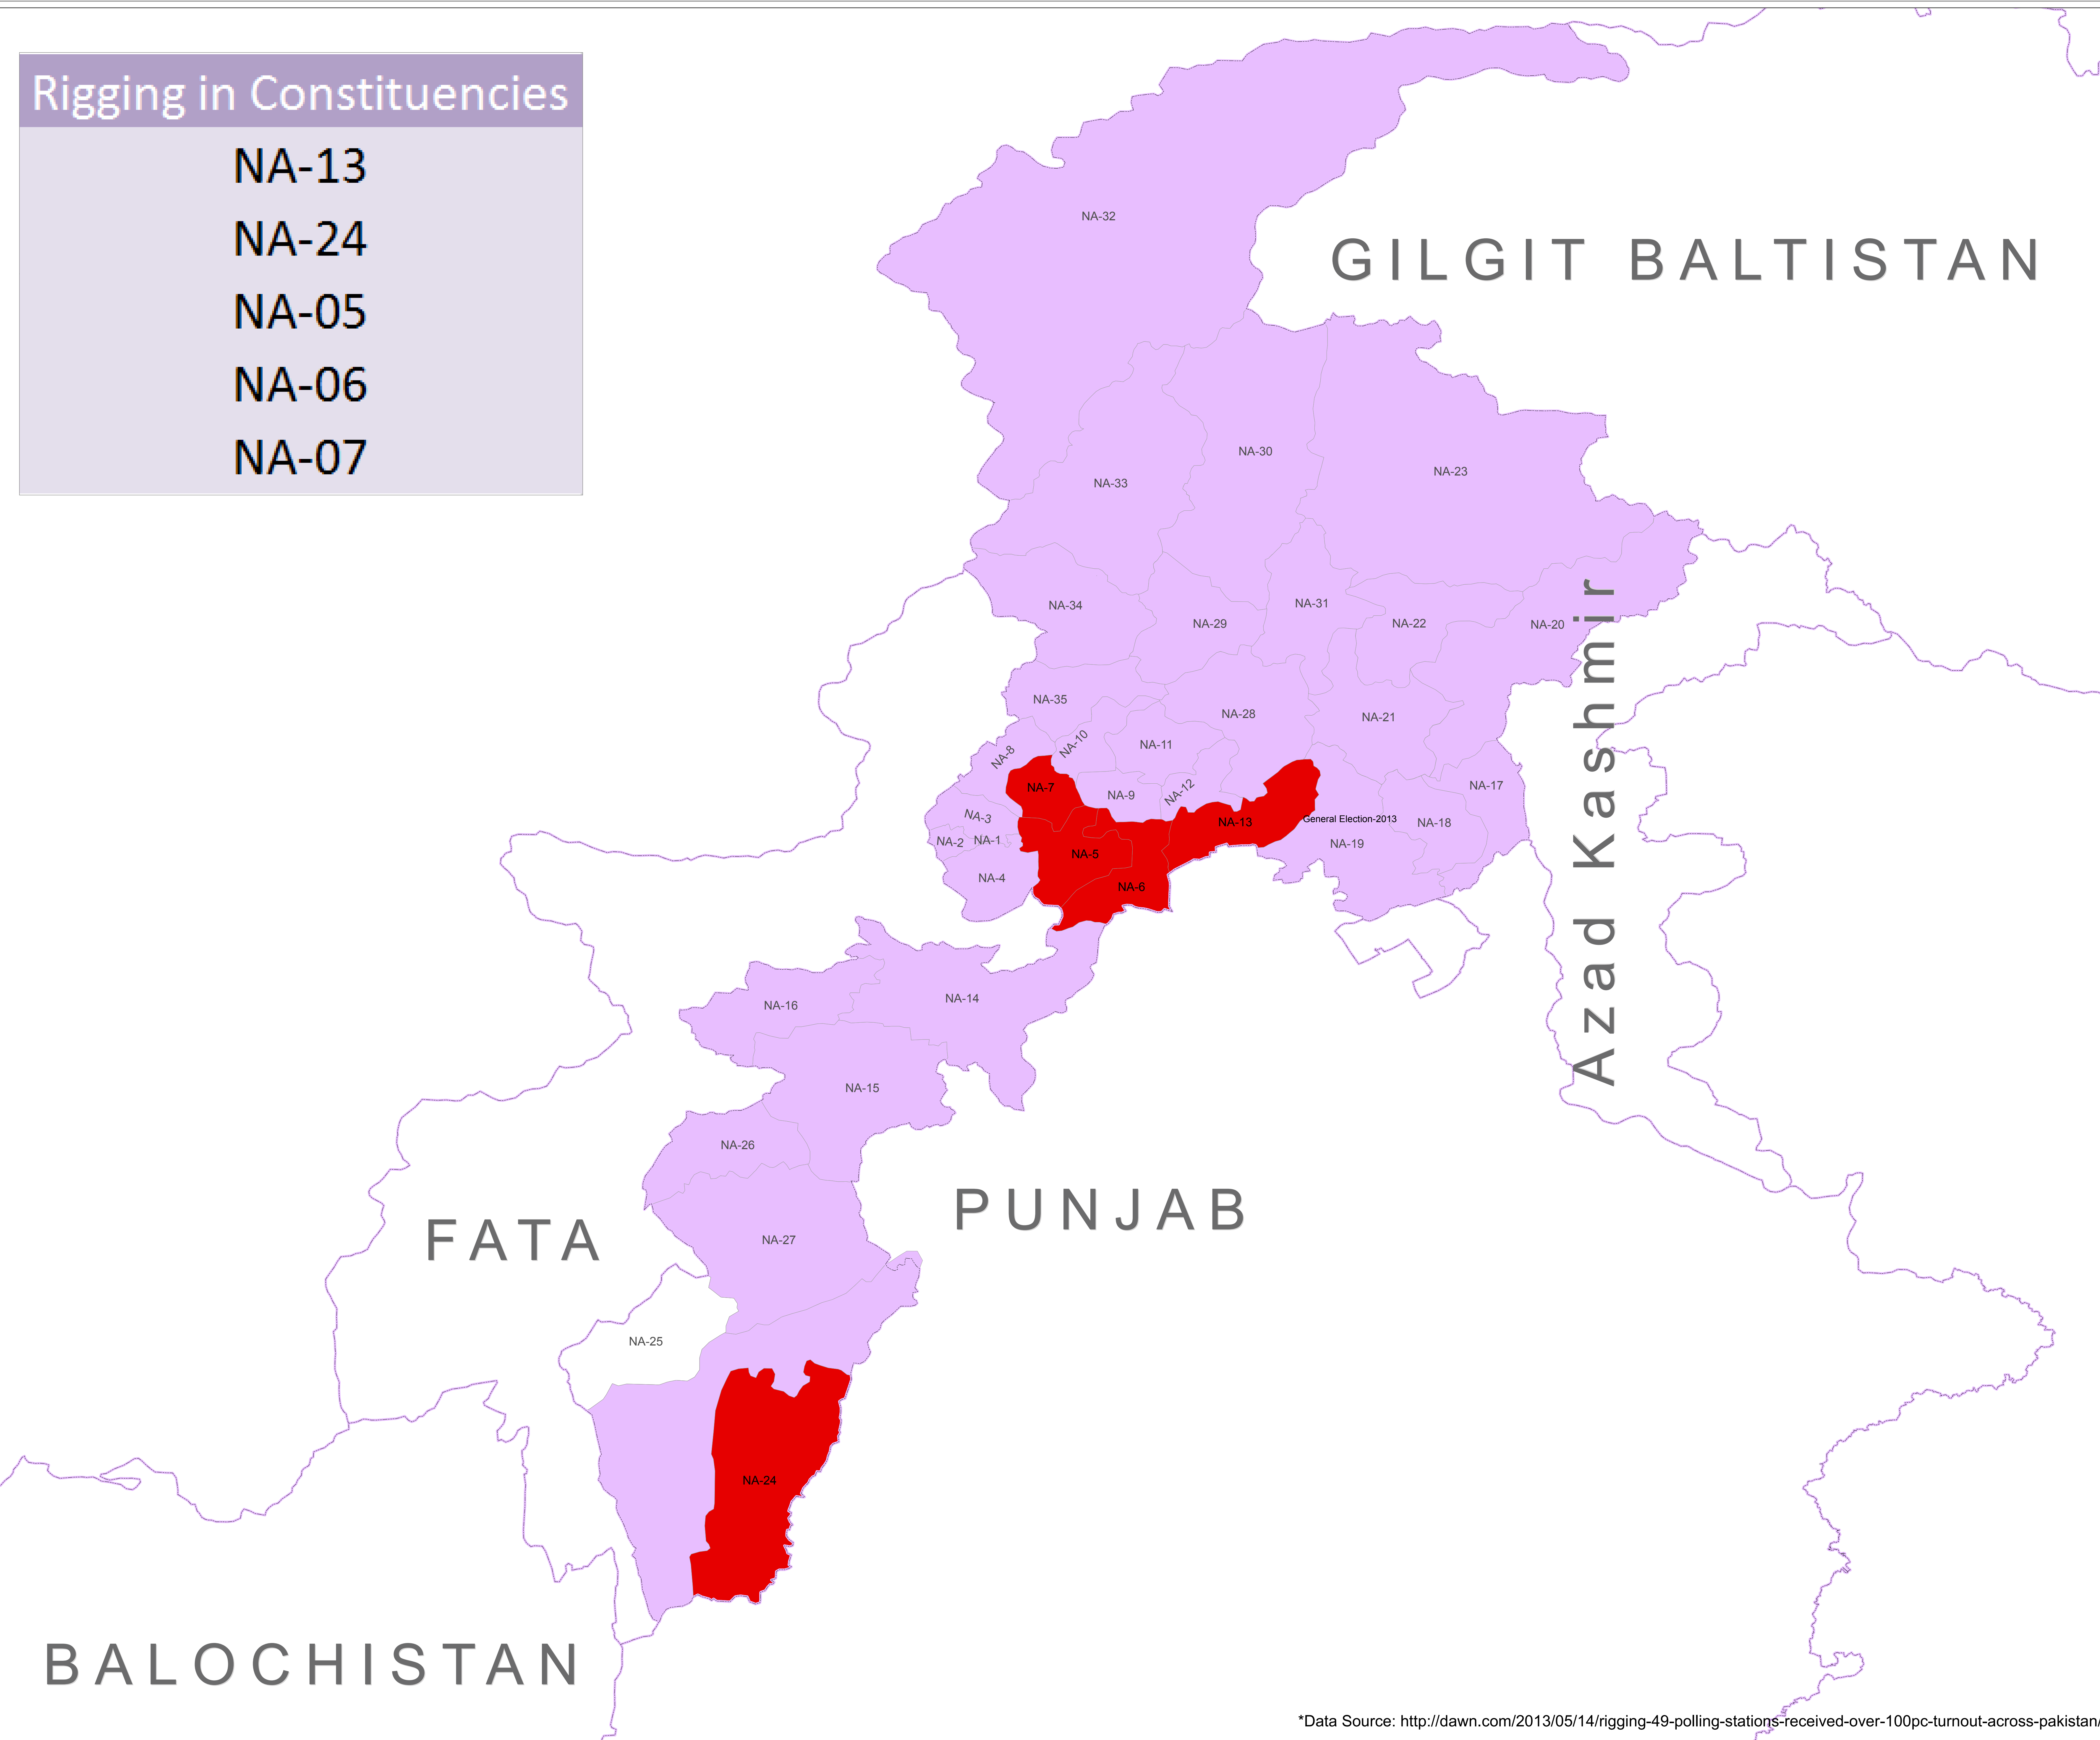

Rigging in Constituencies Khyber Pakhtunkhwa-Pakistan (General Election-2013)

Rigging in Constituencies

- NA-13
- NA-24
- NA-05
- NA-06
- NA-07

Legend

- NO Rigging was Observed
- Rigging in Constituencies
- Results Awaited

Solutions in Time

Projection/Datum WGS84

Disclaimers:
 Copyrights Reserved. This map is compiled and produced by ALHASAN Systems Private Limited [www.alhasan.com] and is brought to you free of cost for informational purposes only. The product might have not been prepared for or be suitable for legal, engineering, or surveying purposes. For further details and Metadata information please call ALHASAN Systems at +92.51.486.5064/ 843.7324 or email at connect@alhasan.com.

Location Reference

*Data Source: <http://dawn.com/2013/05/14/rigging-49-polling-stations-received-over-100pc-turnout-across-pakistan/>