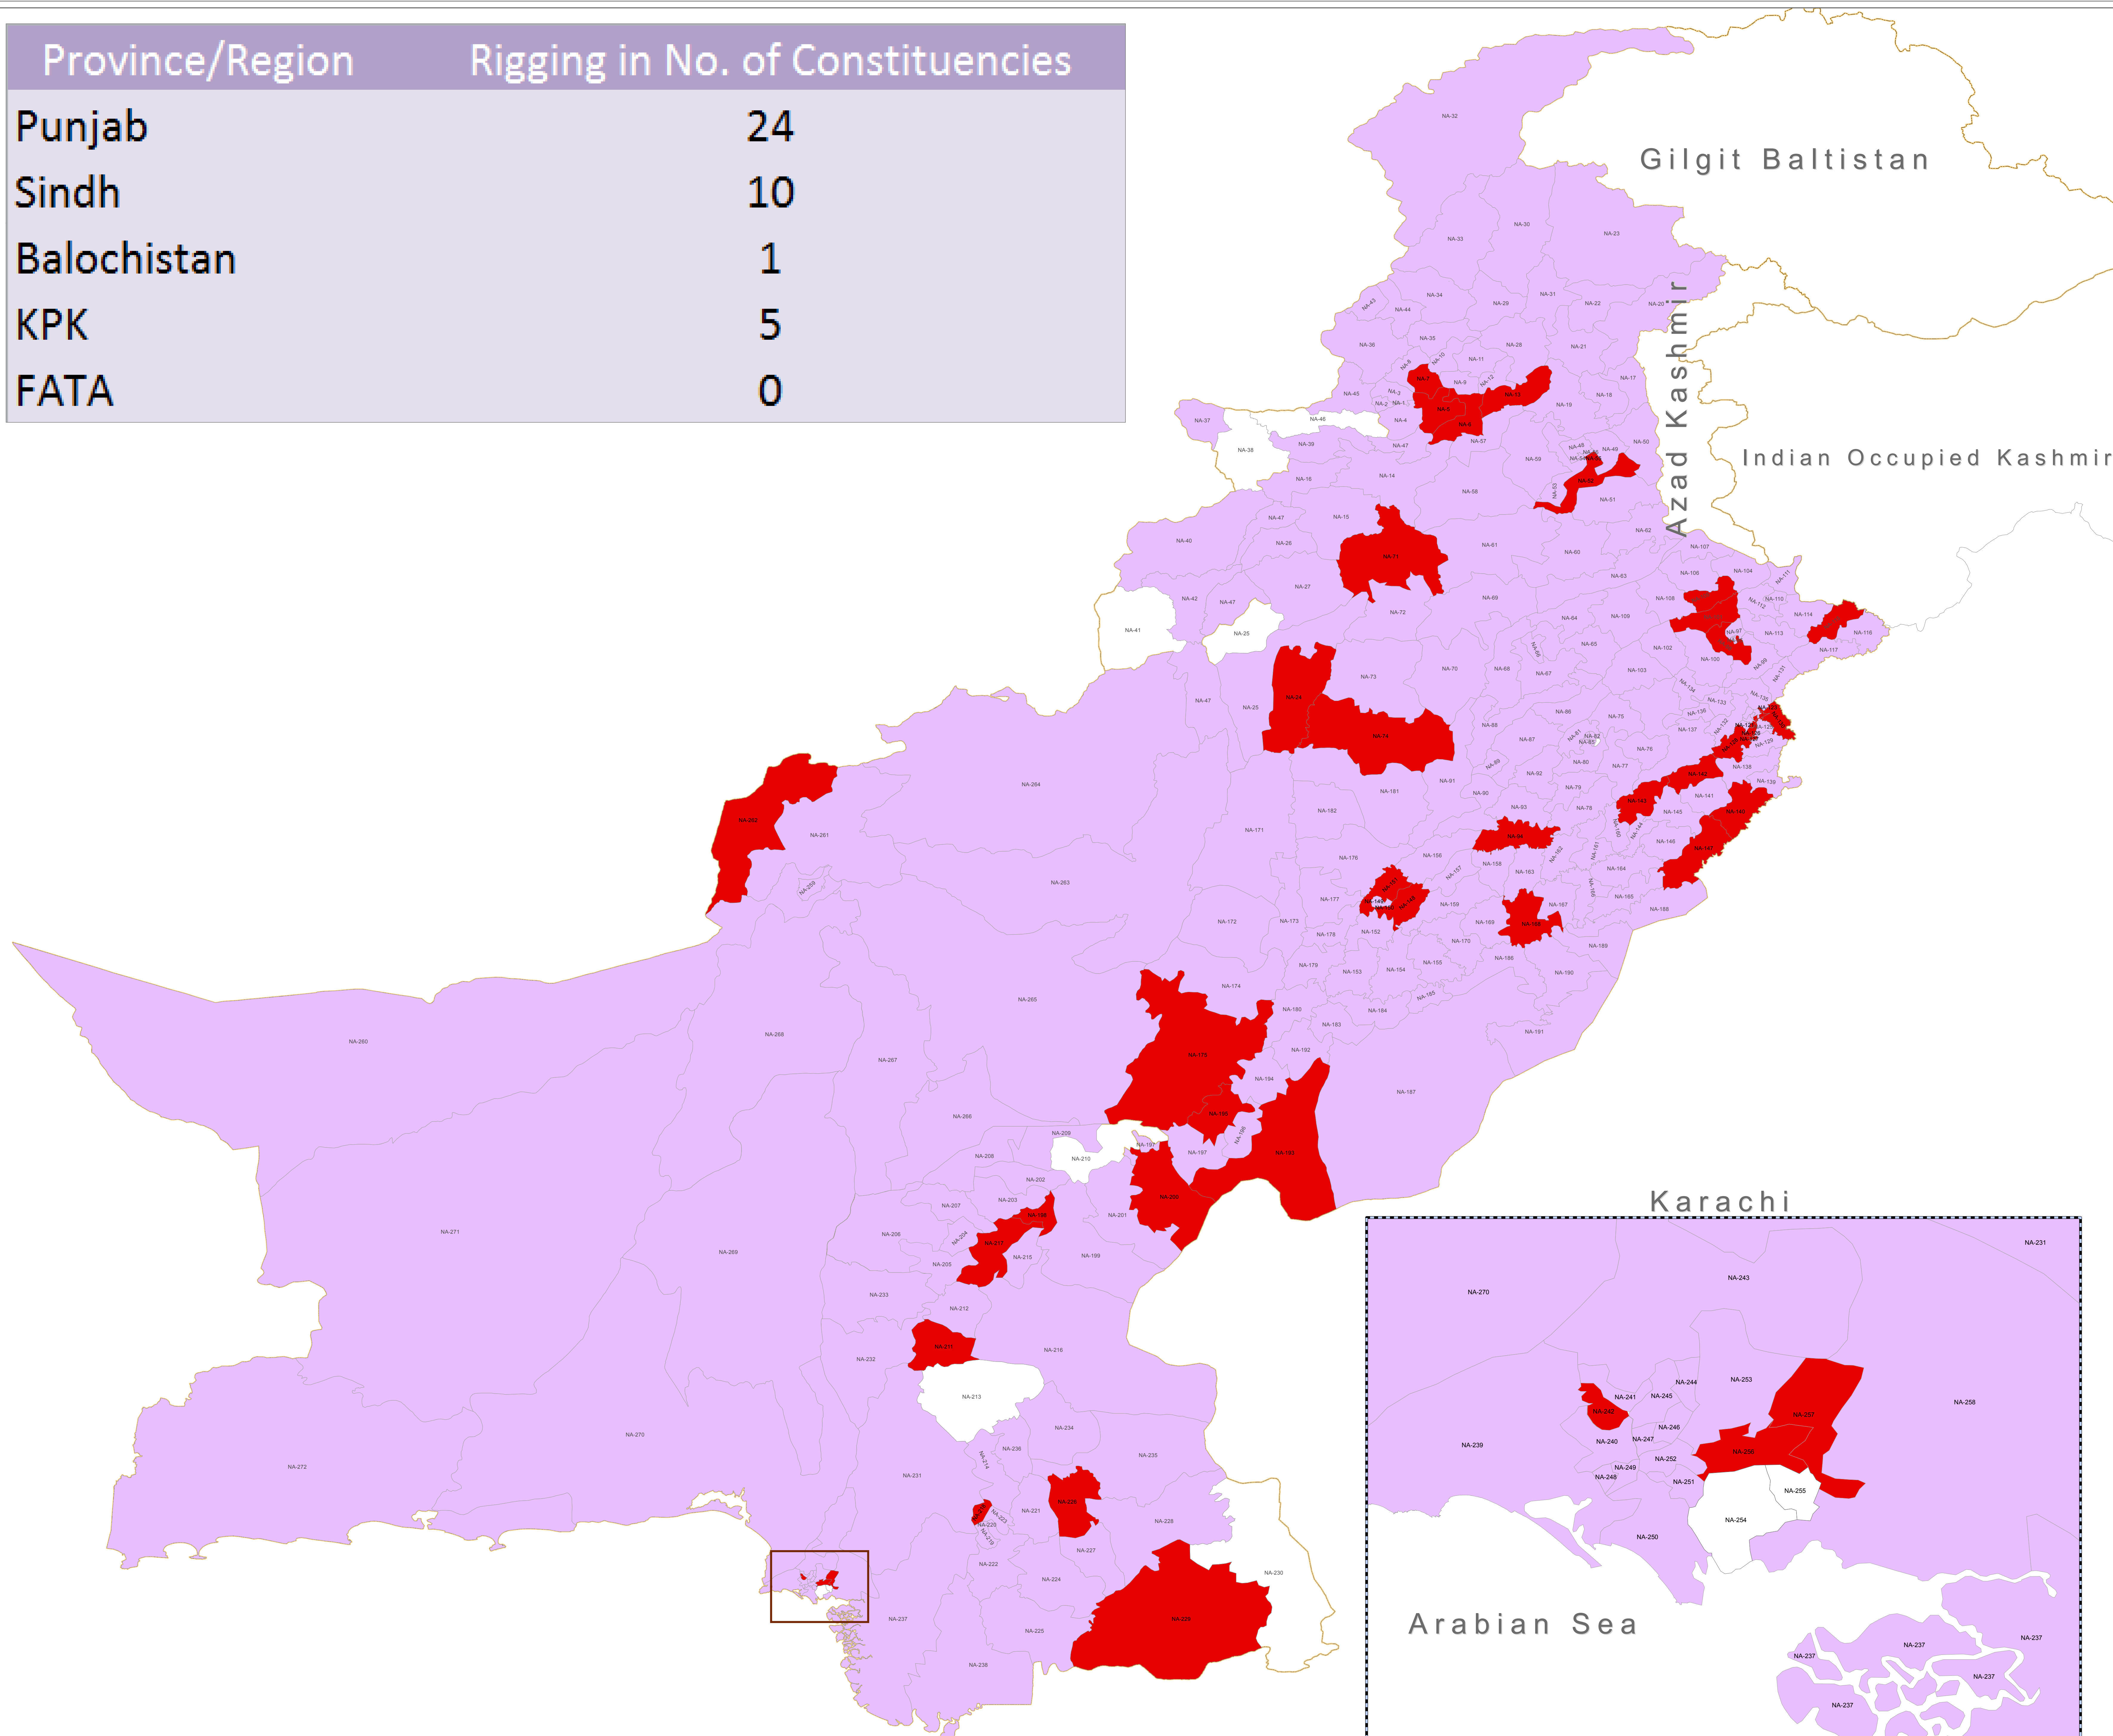

Rigging in Constituencies Pakistan (General Election-2013)

Province/Region	Rigging in No. of Constituencies
Punjab	24
Sindh	10
Balochistan	1
KPK	5
FATA	0

Legend

- NO Rigging was Observed
- Rigging in Constituencies
- Results Awaited

Solutions in Time
Projection/Datum WGS84

Disclaimers:
Copyrights Reserved. This map is compiled and produced by ALHASAN Systems Private Limited [www.alhasan.com] and is brought to you free of cost for informational purposes only. The product might have not been prepared for or be suitable for legal, engineering, or surveying purposes. For further details and Metadata information please call ALHASAN Systems at +92.51.486.5064/ 843.7324 or email at connect@alhasan.com.

Location Reference