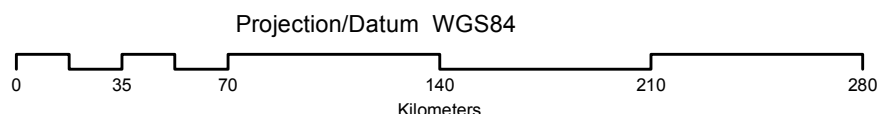

PS-120	65%
PS-121	59%
PS-122	47%
PS-123	
PS-124	63%
PS-125	57%
PS-126	32%
PS-127	56%
PS-128	44%
PS-129	45%
PS-130	28%

PS-90	37%
PS-91	57%
PS-92	57%
PS-93	41%
PS-94	63%
PS-95	
PS-96	61%
PS-97	50%
PS-98	62%
PS-99	65%
PS-100	63%
PS-101	52%
PS-102	59%
PS-103	52%
PS-104	57%
PS-105	74%
PS-106	51%
PS-107	58%
PS-108	44%
PS-109	49%
PS-110	52%
PS-111	70%
PS-112	42%
PS-113	32%
PS-114	48%
PS-115	53%
PS-116	55%
PS-117	49%
PS-118	51%
PS-119	42%

Legend

Sindh Provincial Percent Turnout

- Result Awaited
- 0.001 - 53.3%
- 53.3 - 58.2%
- 58.2 - 63.2%
- 63.2 - 72.3%

Disclaimers:
 Copyrights Reserved. This map is compiled and produced by ALHASAN Systems Private Limited [www.alhasan.com] and is brought to you free of cost for informational purposes only. The product might have not been prepared for or be suitable for legal, engineering, or surveying purposes. For further details and Metadata information please call ALHASAN Systems at +92.51.486.5064/ 843.7324 or email at connect@alhasan.com.