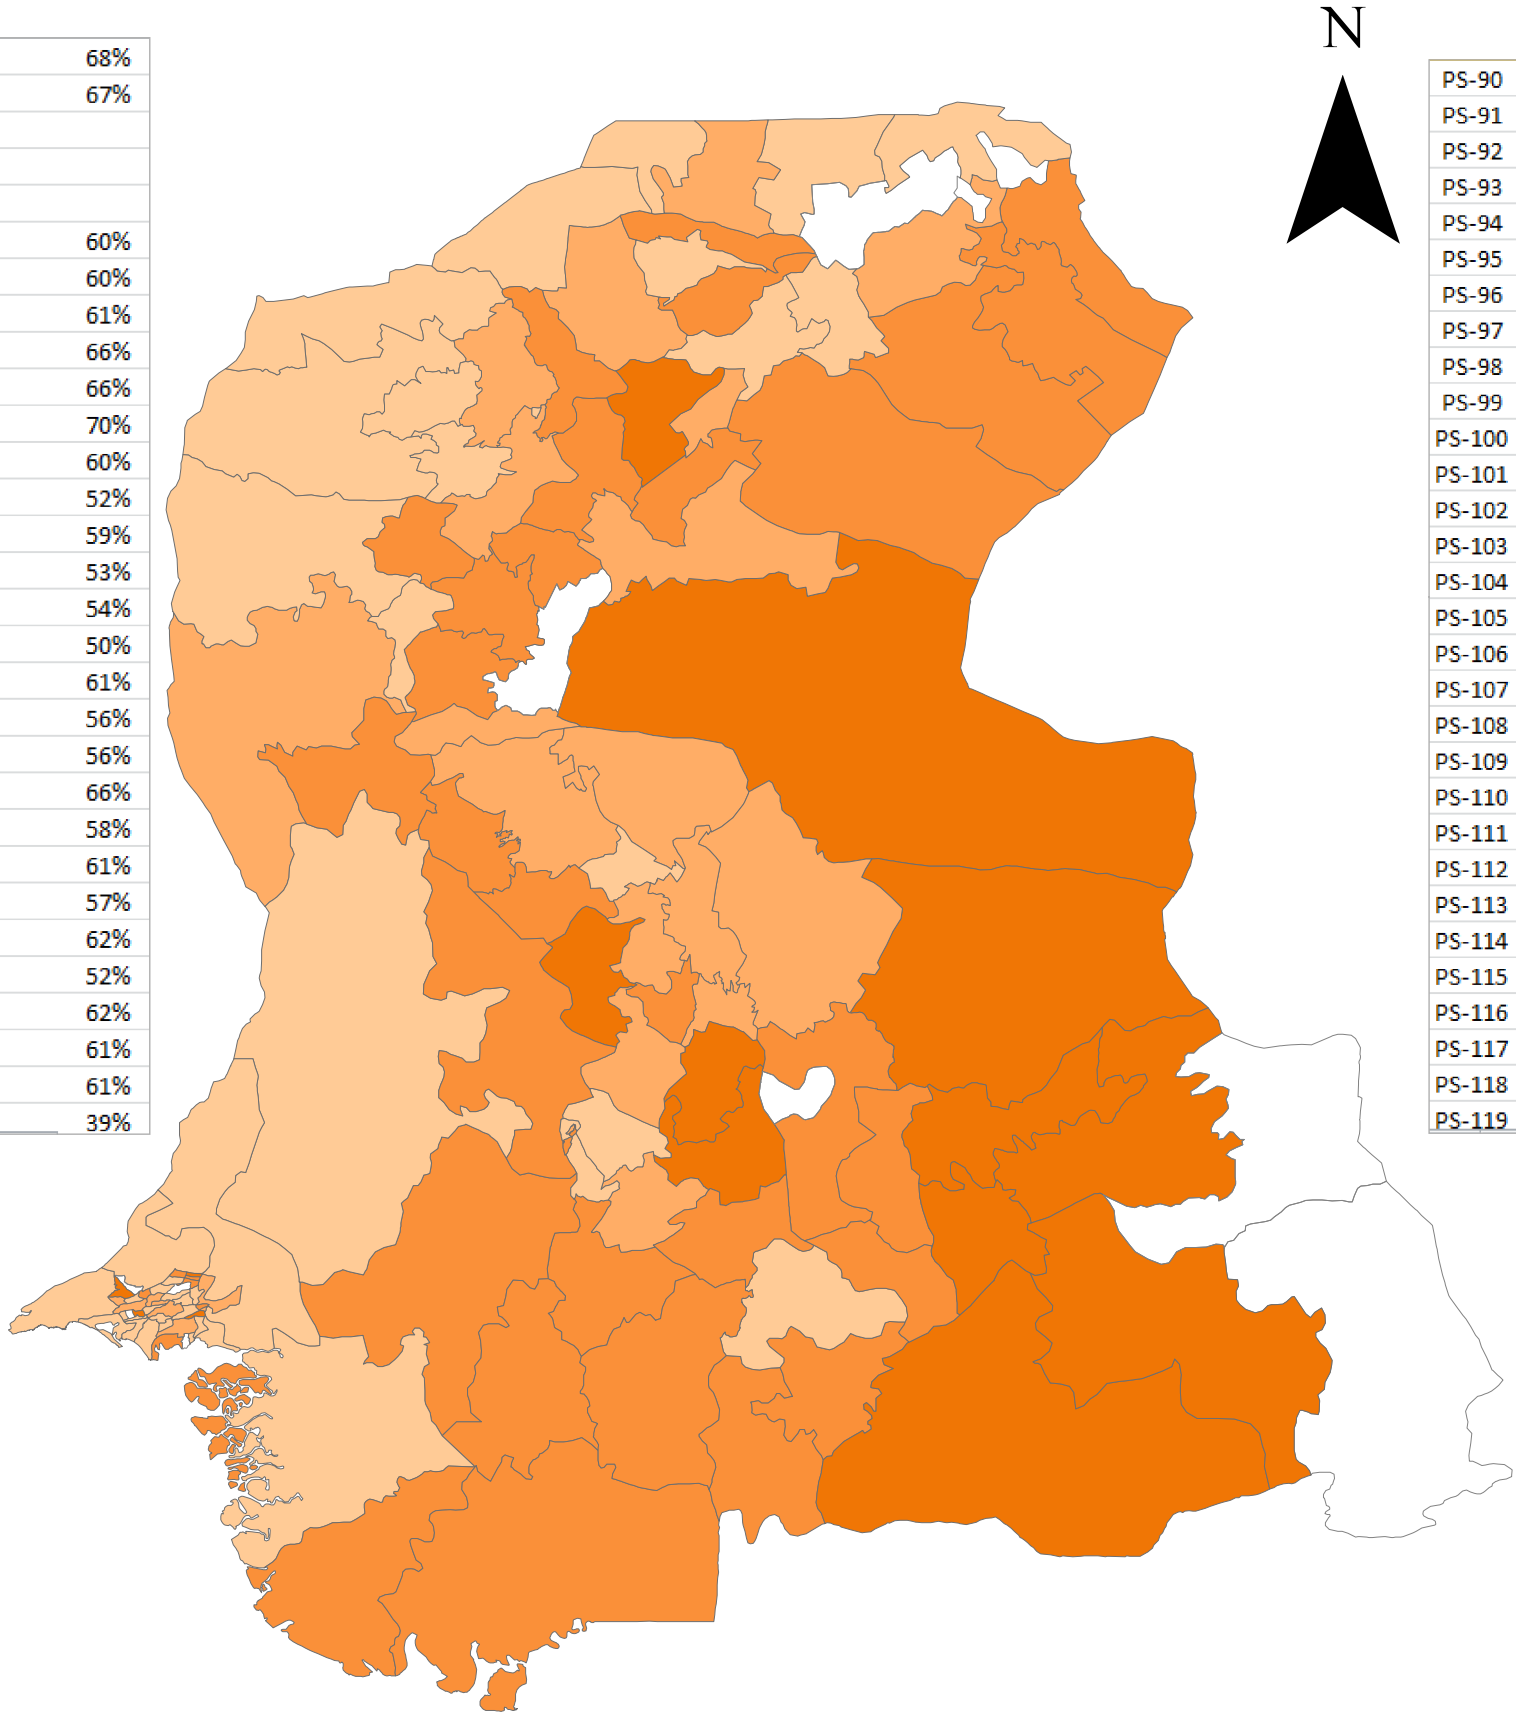

General Election-2013: SINDH PROVINCIAL ASSEMBLY PERCENT TURNOUT

PS	Percent Turnout	PS-30	64%	PS-60	68%
PS-1	54%	PS-31	68%	PS-61	67%
PS-2	47%	PS-32	61%	PS-62	
PS-3	52%	PS-33	58%	PS-63	
PS-4	59%	PS-34	59%	PS-64	
PS-5	63%	PS-35	57%	PS-65	60%
PS-6	56%	PS-36	41%	PS-66	60%
PS-7	59%	PS-37	59%	PS-67	61%
PS-8	61%	PS-38	55%	PS-68	66%
PS-9	57%	PS-39	46%	PS-69	66%
PS-10	62%	PS-40	50%	PS-70	70%
PS-11	53%	PS-41	46%	PS-71	60%
PS-12	59%	PS-42	47%	PS-72	52%
PS-13	46%	PS-43	65%	PS-73	59%
PS-14	46%	PS-44	58%	PS-74	53%
PS-15	55%	PS-45	57%	PS-75	54%
PS-16	32%	PS-46	63%	PS-76	50%
PS-17		PS-47	38%	PS-77	61%
PS-18	43%	PS-48	63%	PS-78	56%
PS-19	61%	PS-49	53%	PS-79	56%
PS-20	63%	PS-50	53%	PS-80	66%
PS-21	63%	PS-51	64%	PS-81	58%
PS-22		PS-52	63%	PS-82	61%
PS-23	57%	PS-53	57%	PS-83	57%
PS-24	51%	PS-54	59%	PS-84	62%
PS-25	54%	PS-55	59%	PS-85	52%
PS-26	58%	PS-56	53%	PS-86	62%
PS-27	63%	PS-57	61%	PS-87	61%
PS-28	62%	PS-58	60%	PS-88	61%
PS-29	56%	PS-59	59%	PS-89	39%

PS-120	65%
PS-121	59%
PS-122	47%
PS-123	
PS-124	63%
PS-125	57%
PS-126	32%
PS-127	56%
PS-128	44%
PS-129	45%
PS-130	28%

PS-90	37%
PS-91	57%
PS-92	57%
PS-93	41%
PS-94	63%
PS-95	
PS-96	61%
PS-97	50%
PS-98	62%
PS-99	65%
PS-100	63%
PS-101	52%
PS-102	59%
PS-103	52%
PS-104	57%
PS-105	74%
PS-106	51%
PS-107	58%
PS-108	44%
PS-109	49%
PS-110	52%
PS-111	70%
PS-112	42%
PS-113	32%
PS-114	48%
PS-115	53%
PS-116	55%
PS-117	49%
PS-118	51%
PS-119	42%

Legend

Sindh Provincial Percent Turnout

- Result Awaited
- 0.001 - 53.3%
- 53.3 - 58.2%
- 58.2 - 63.2%
- 63.2 - 72.3%

Disclaimers:
 Copyrights Reserved. This map is compiled and produced by ALHASAN Systems Private Limited [www.alhasan.com] and is brought to you free of cost for informational purposes only. The product might have not been prepared for or be suitable for legal, engineering, or surveying purposes. For further details and Metadata information please call ALHASAN Systems at +92.51.486.5064/ 843.7324 or email at connect@alhasan.com.