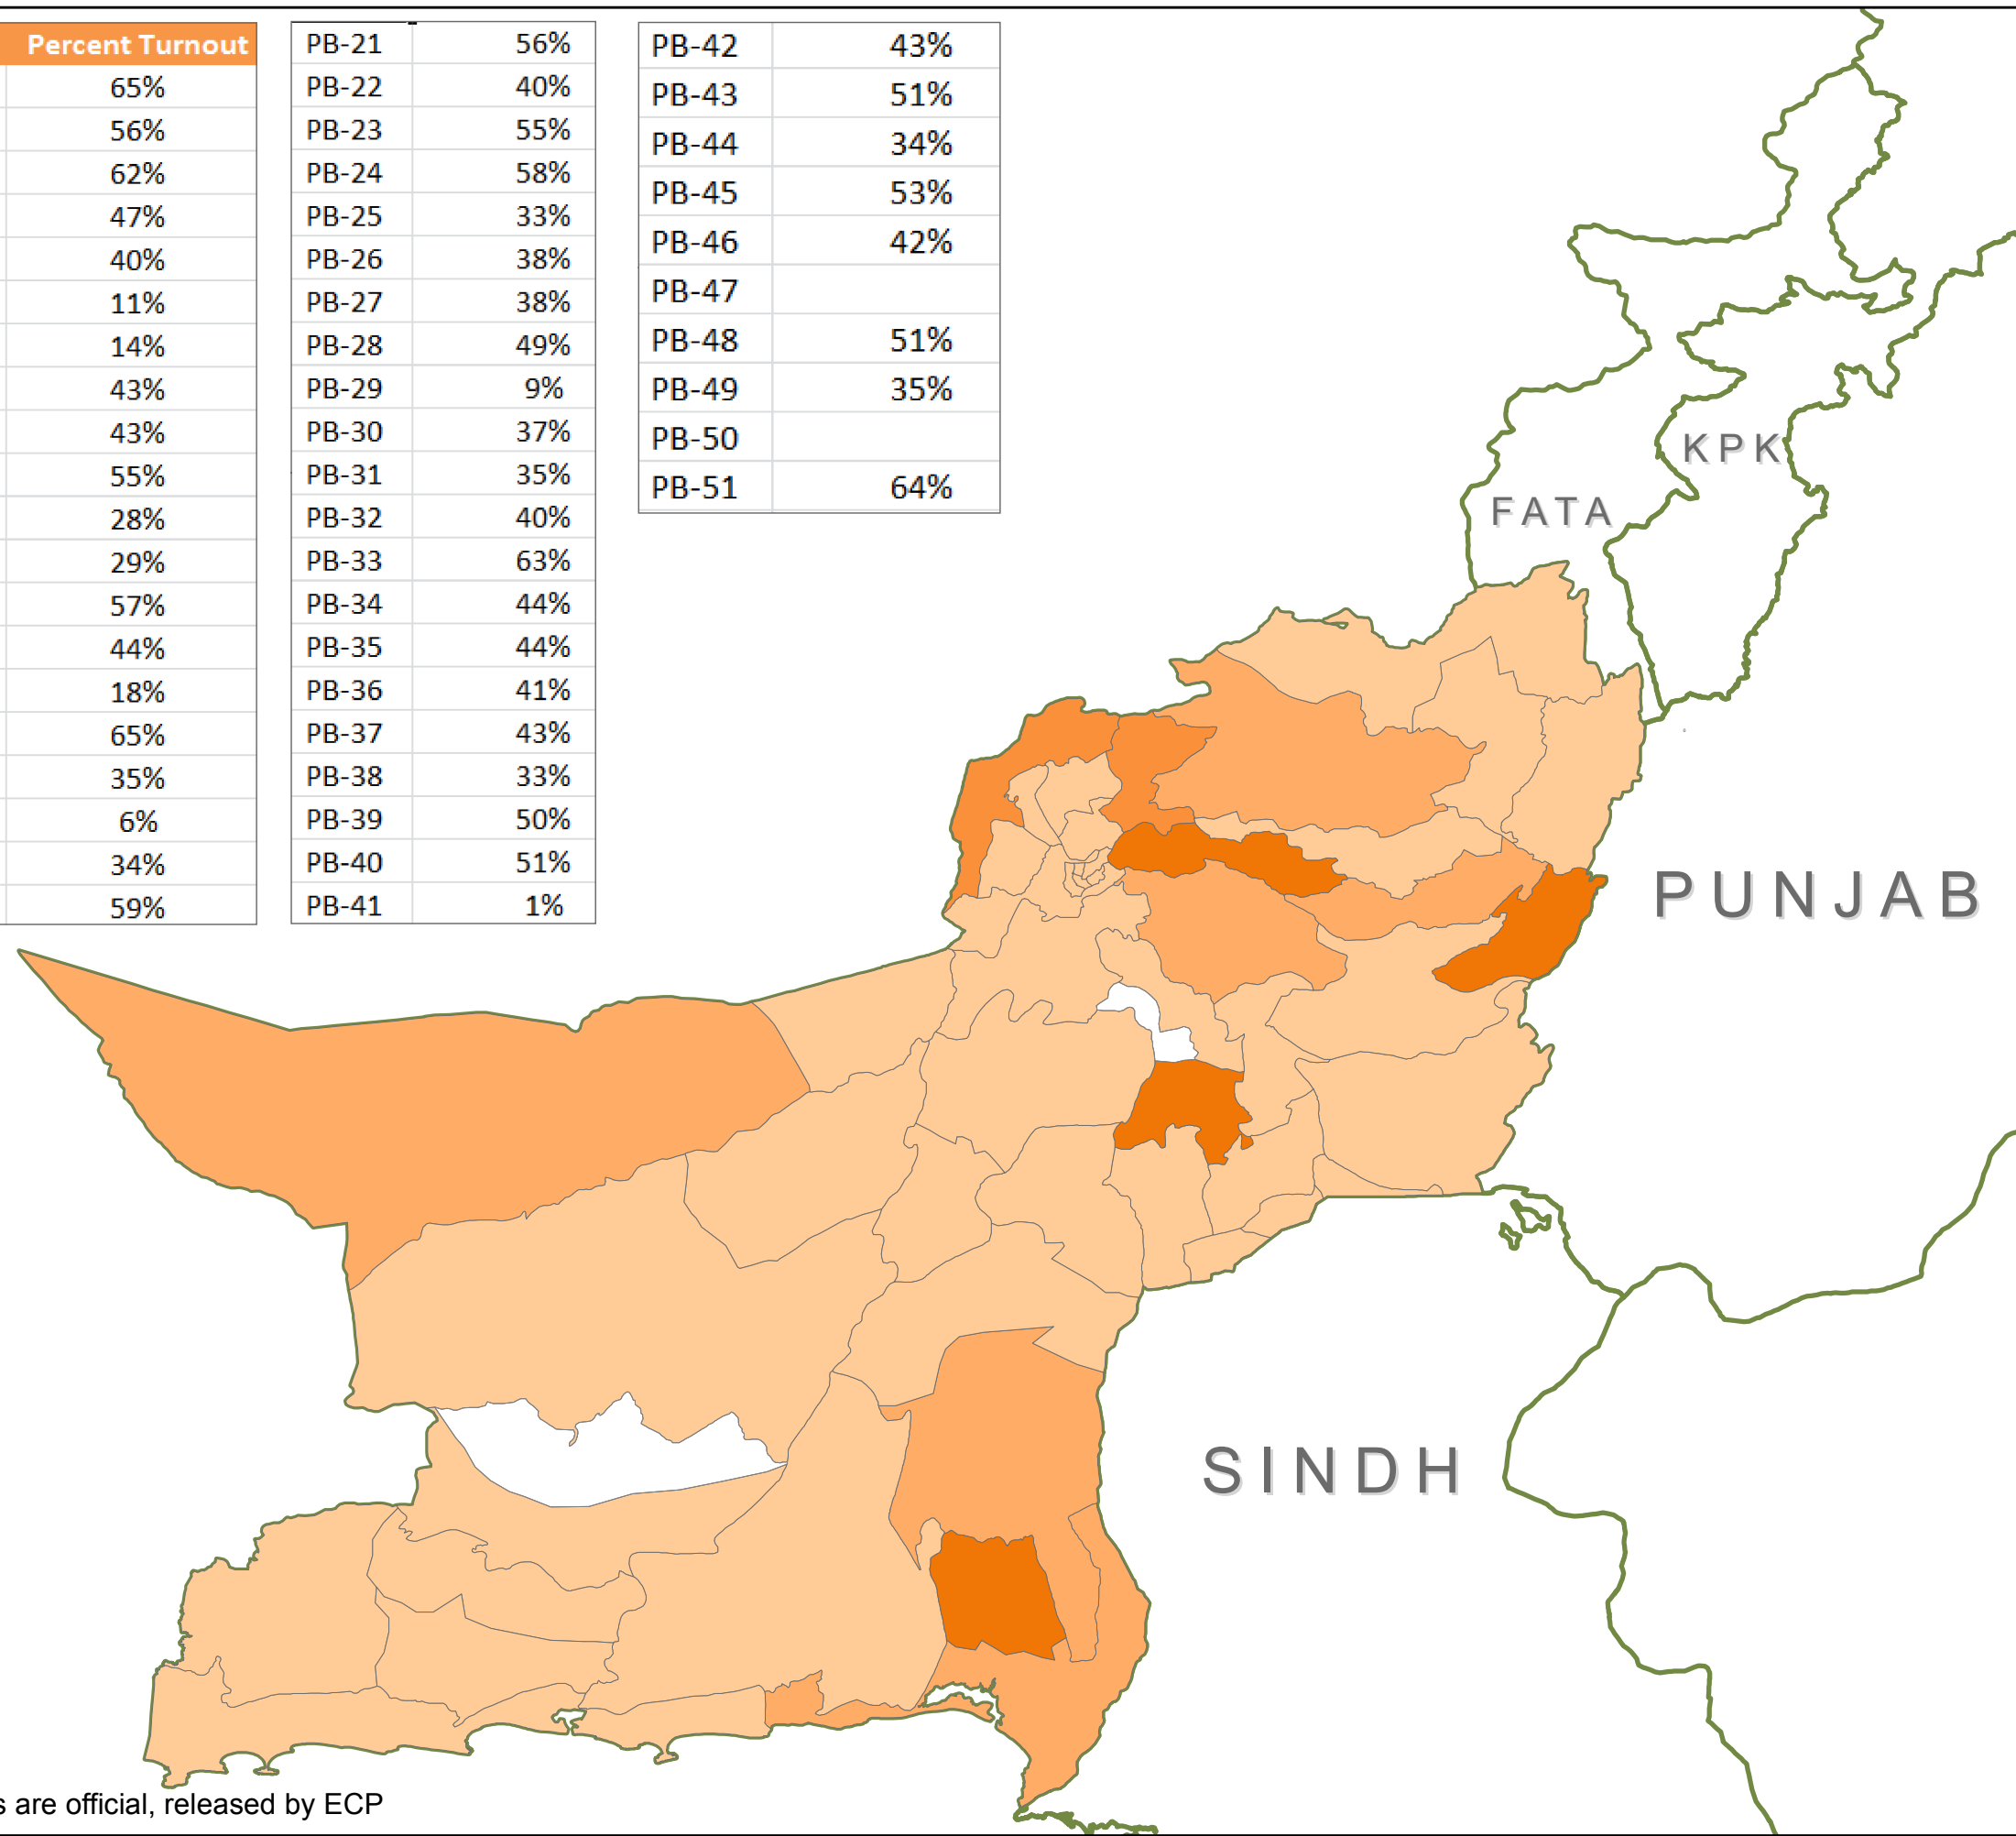

General Election-2013: BALOCHISTAN PROVINCIAL ASSEMBLY PERCENT TURNOUT

PB	Percent Turnout
PB-1	65%
PB-2	56%
PB-3	62%
PB-4	47%
PB-5	40%
PB-6	11%
PB-7	14%
PB-8	43%
PB-9	43%
PB-10	55%
PB-11	28%
PB-12	29%
PB-13	57%
PB-14	44%
PB-15	18%
PB-16	65%
PB-17	35%
PB-18	6%
PB-19	34%
PB-20	59%

PB-21	56%
PB-22	40%
PB-23	55%
PB-24	58%
PB-25	33%
PB-26	38%
PB-27	38%
PB-28	49%
PB-29	9%
PB-30	37%
PB-31	35%
PB-32	40%
PB-33	63%
PB-34	44%
PB-35	44%
PB-36	41%
PB-37	43%
PB-38	33%
PB-39	50%
PB-40	51%
PB-41	1%

PB-42	43%
PB-43	51%
PB-44	34%
PB-45	53%
PB-46	42%
PB-47	
PB-48	51%
PB-49	35%
PB-50	
PB-51	64%

N

Legend

- Results Awaited
- 0 - 53%
- 53 - 58%
- 58 - 63%
- 63 - 72%

Projection/Datum WGS84

Disclaimers:
 Copyrights Reserved. This map is compiled and produced by ALHASAN Systems Private Limited [www.alhasan.com] and is brought to you free of cost for informational purposes only. The product might have not been prepared for or be suitable for legal, engineering, or surveying purposes. For further details and Metadata information please call ALHASAN Systems at +92.51.486.5064/ 843.7324 or email at connect@alhasan.com.

*All results are official, released by ECP