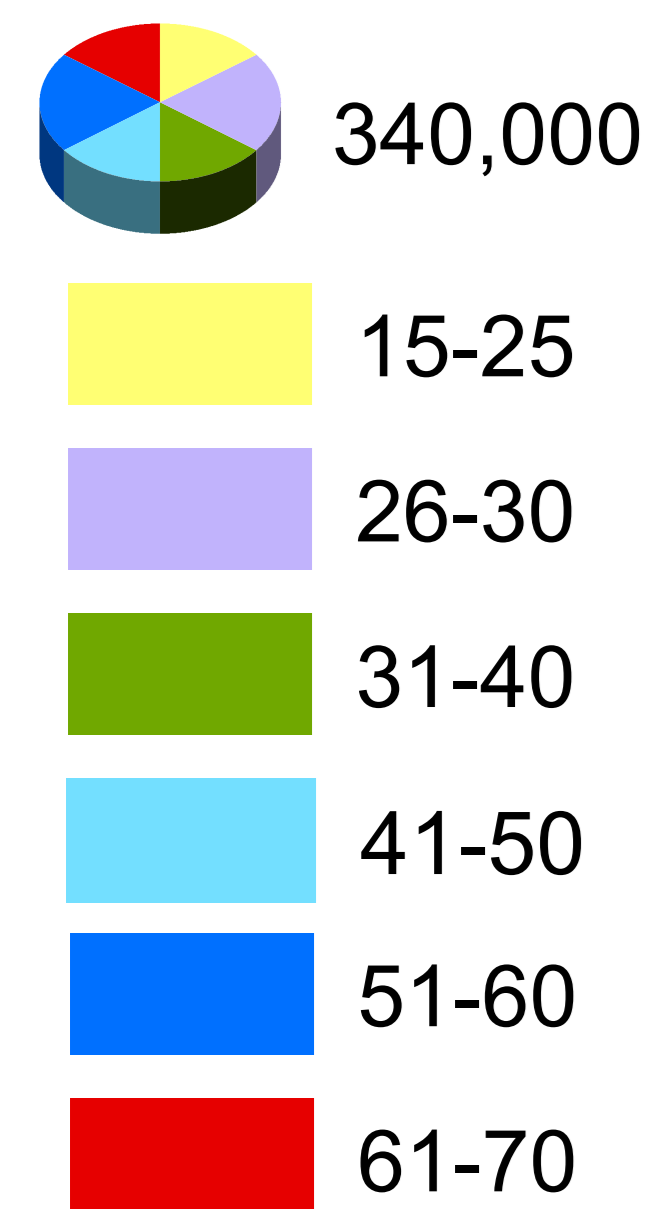

GE-2013: Voter Statistics

Percent Male Voters

Province/Area	Male Voters	Female Voters	Total Voters
Balochistan	1,915,388	1,421,271	3,336,659
FATA	1,142,234	596,079	1,738,313
ICT	337,900	288,064	625,964
KPK	7,008,533	5,257,624	12,266,157
Punjab	27,697,701	21,561,633	49,259,334
Sindh	10,490,631	8,472,744	18,963,375
Total	48,592,387	37,597,415	86,189,802

Percent Female Voters

Legend

Age Wise Voters

Age	Balochistan	FATA	ICT	KPK	Punjab	Sindh
18-25	729,024	470,745	117,982	2,885,052	9,256,713	3,425,586
26-30	533,923	280,850	90,617	1,869,820	6,991,178	2,970,504
31-40	770,970	377,916	137,943	2,725,774	11,495,129	4,631,993
41-50	565,402	270,646	107,824	1,999,060	8,901,120	3,273,299
51-60	368,831	186,481	78,752	1,375,889	5,809,988	2,232,951
61-70	234,744	98,371	45,723	874,652	3,733,375	1,339,261
71-80	100,317	32,933	21,784	379,533	1,877,590	587,213
81-90	28,195	7,165	7,598	117,833	642,398	172,782
91-100	5,332	703	1,276	19,977	128,025	29,395
>100	263	16	18	350	2,524	673