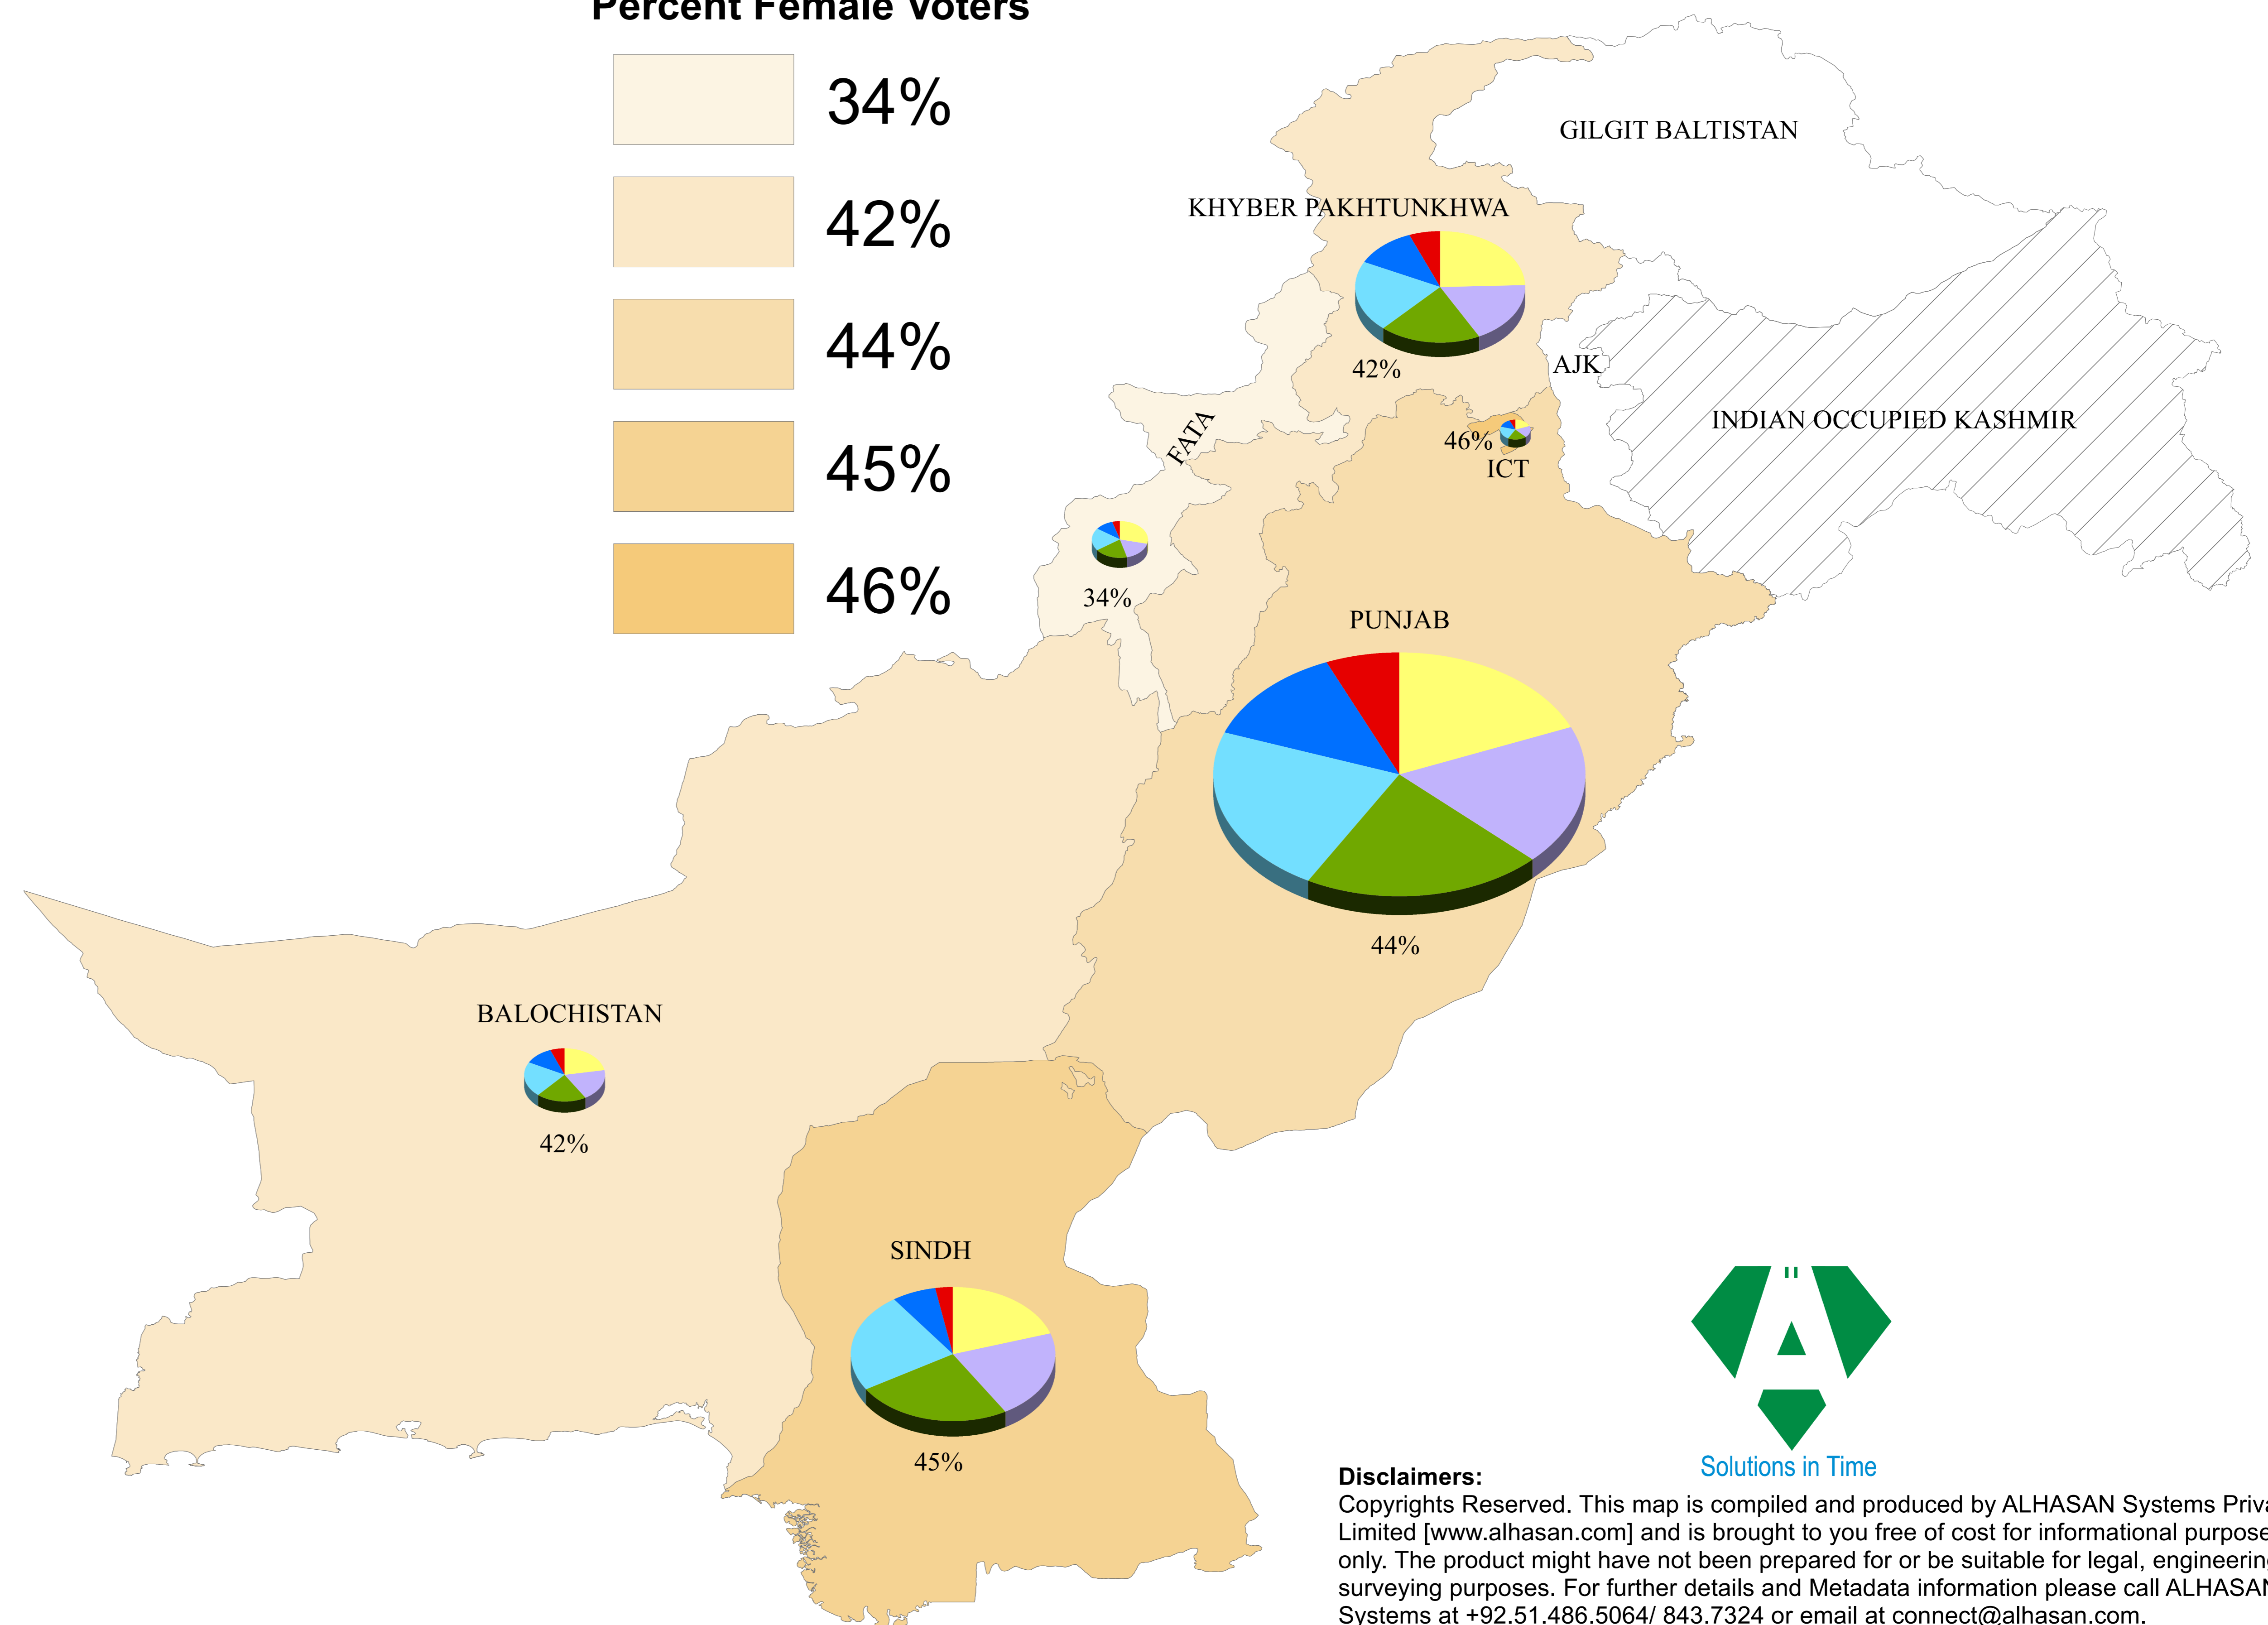

GE-2013: Voter Statistics

Percent Male Voters

Province/Area	Male Voters	Female Voters	Total Voters
Balochistan	1,915,388	1,421,271	3,336,659
FATA	1,142,234	596,079	1,738,313
ICT	337,900	288,064	625,964
KPK	7,008,533	5,257,624	12,266,157
Punjab	27,697,701	21,561,633	49,259,334
Sindh	10,490,631	8,472,744	18,963,375
Total	48,592,387	37,597,415	86,189,802

Percent Female Voters

Legend

Age Wise Voters

Age	Balochistan	FATA	ICT	KPK	Punjab	Sindh
18-25	729,024	470,745	117,982	2,885,052	9,256,713	3,425,586
26-30	533,923	280,850	90,617	1,869,820	6,991,178	2,970,504
31-40	770,970	377,916	137,943	2,725,774	11,495,129	4,631,993
41-50	565,402	270,646	107,824	1,999,060	8,901,120	3,273,299
51-60	368,831	186,481	78,752	1,375,889	5,809,988	2,232,951
61-70	234,744	98,371	45,723	874,652	3,733,375	1,339,261
71-80	100,317	32,933	21,784	379,533	1,877,590	587,213
81-90	28,195	7,165	7,598	117,833	642,398	172,782
91-100	5,332	703	1,276	19,977	128,025	29,395
>100	263	16	18	350	2,524	673

Projection/Datum WGS84

Data Source: www.ecp.gov.pk

Disclaimers:

Copyrights Reserved. This map is compiled and produced by ALHASAN Systems Private Limited [www.alhasan.com] and is brought to you free of cost for informational purposes only. The product might have not been prepared for or be suitable for legal, engineering, or surveying purposes. For further details and Metadata information please call ALHASAN Systems at +92.51.486.5064/ 843.7324 or email at connect@alhasan.com.

Solutions in Time