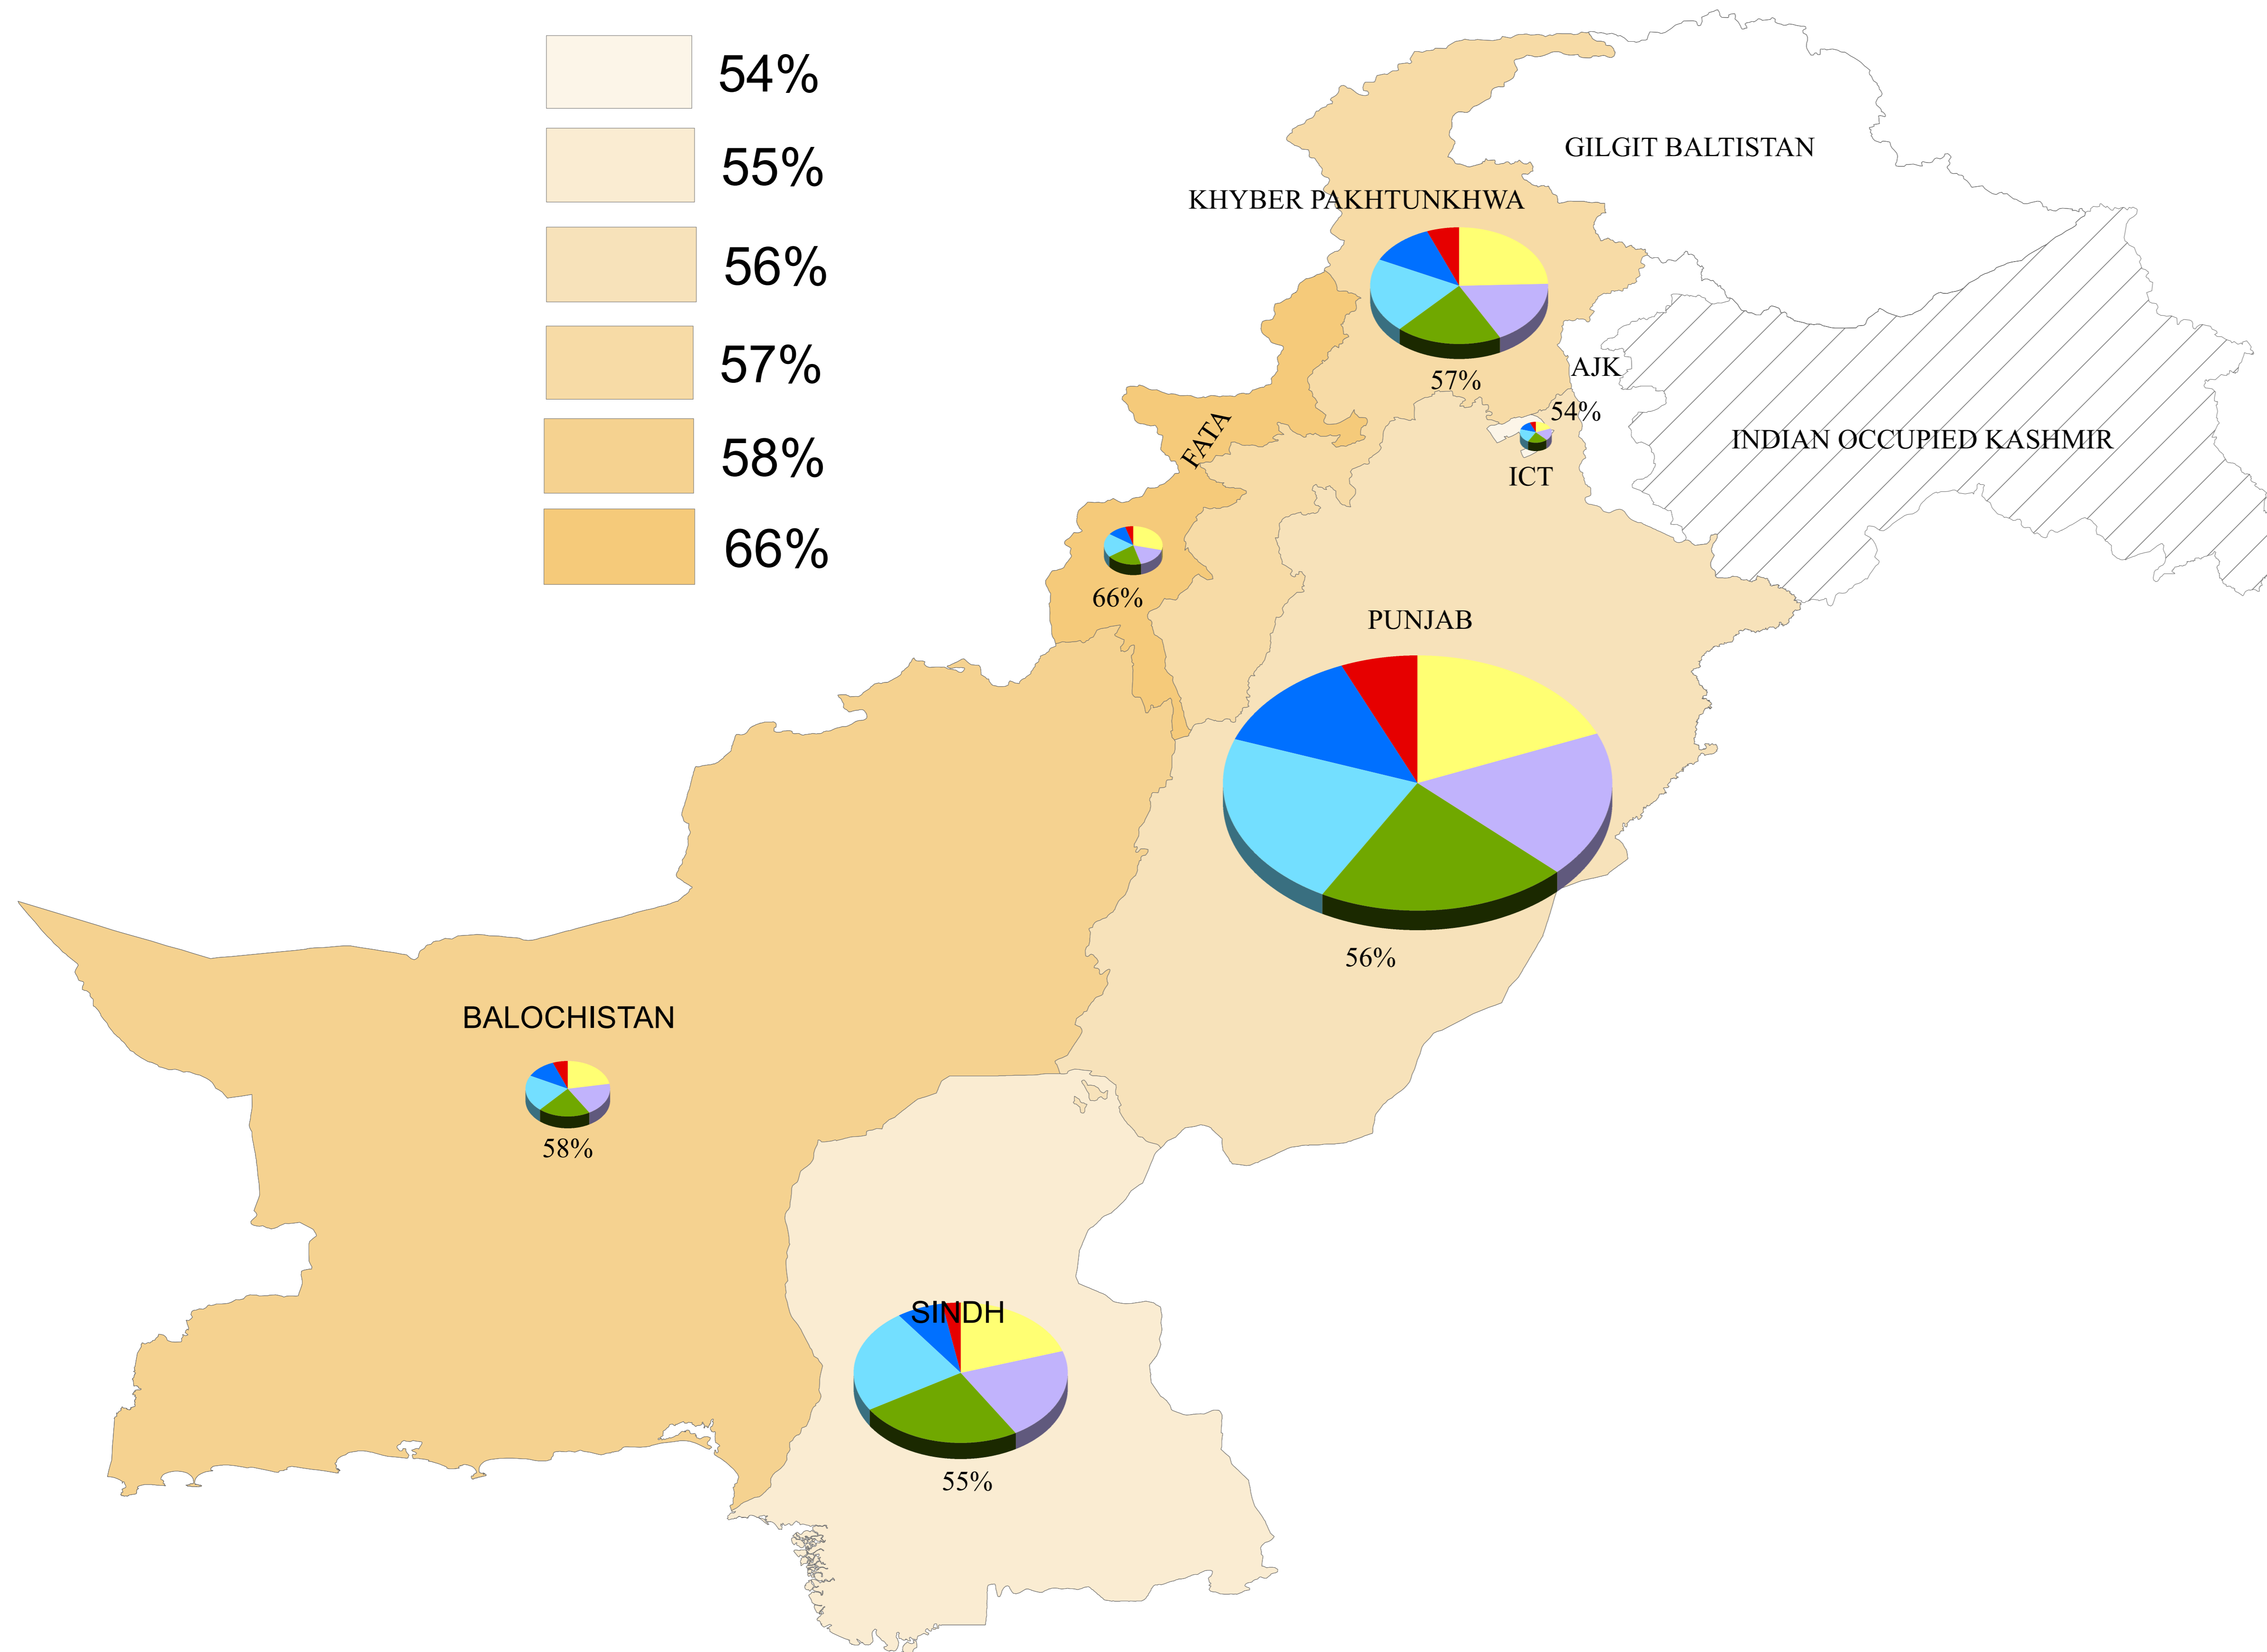

GE-2013: Voter Statistics

Percent Male Voters

Province/Area	Male Voters	Female Voters	Total Voters
Balochistan	1,915,388	1,421,271	3,336,659
FATA	1,142,234	596,079	1,738,313
ICT	337,900	288,064	625,964
KPK	7,008,533	5,257,624	12,266,157
Punjab	27,697,701	21,561,633	49,259,334
Sindh	10,490,631	8,472,744	18,963,375
Total	48,592,387	37,597,415	86,189,802

Percent Female Voters

Legend

Age Wise Voters

Age	Balochistan	FATA	ICT	KPK	Punjab	Sindh
18-25	729,024	470,745	117,982	2,885,052	9,256,713	3,425,586
26-30	533,923	280,850	90,617	1,869,820	6,991,178	2,970,504
31-40	770,970	377,916	137,943	2,725,774	11,495,129	4,631,993
41-50	565,402	270,646	107,824	1,999,060	8,901,120	3,273,299
51-60	368,831	186,481	78,752	1,375,889	5,809,988	2,232,951
61-70	234,744	98,371	45,723	874,652	3,733,375	1,339,261
71-80	100,317	32,933	21,784	379,533	1,877,590	587,213
81-90	28,195	7,165	7,598	117,833	642,398	172,782
91-100	5,332	703	1,276	19,977	128,025	29,395
>100	263	16	18	350	2,524	673

Projection/Datum WGS84

Data Source: www.ecp.gov.pk

Disclaimers:

Copyrights Reserved. This map is compiled and produced by ALHASAN Systems Private Limited [www.alhasan.com] and is brought to you free of cost for informational purposes only. The product might have not been prepared for or be suitable for legal, engineering, or surveying purposes. For further details and Metadata information please call ALHASAN Systems at +92.51.486.5064/ 843.7324 or email at connect@alhasan.com.

Solutions in Time