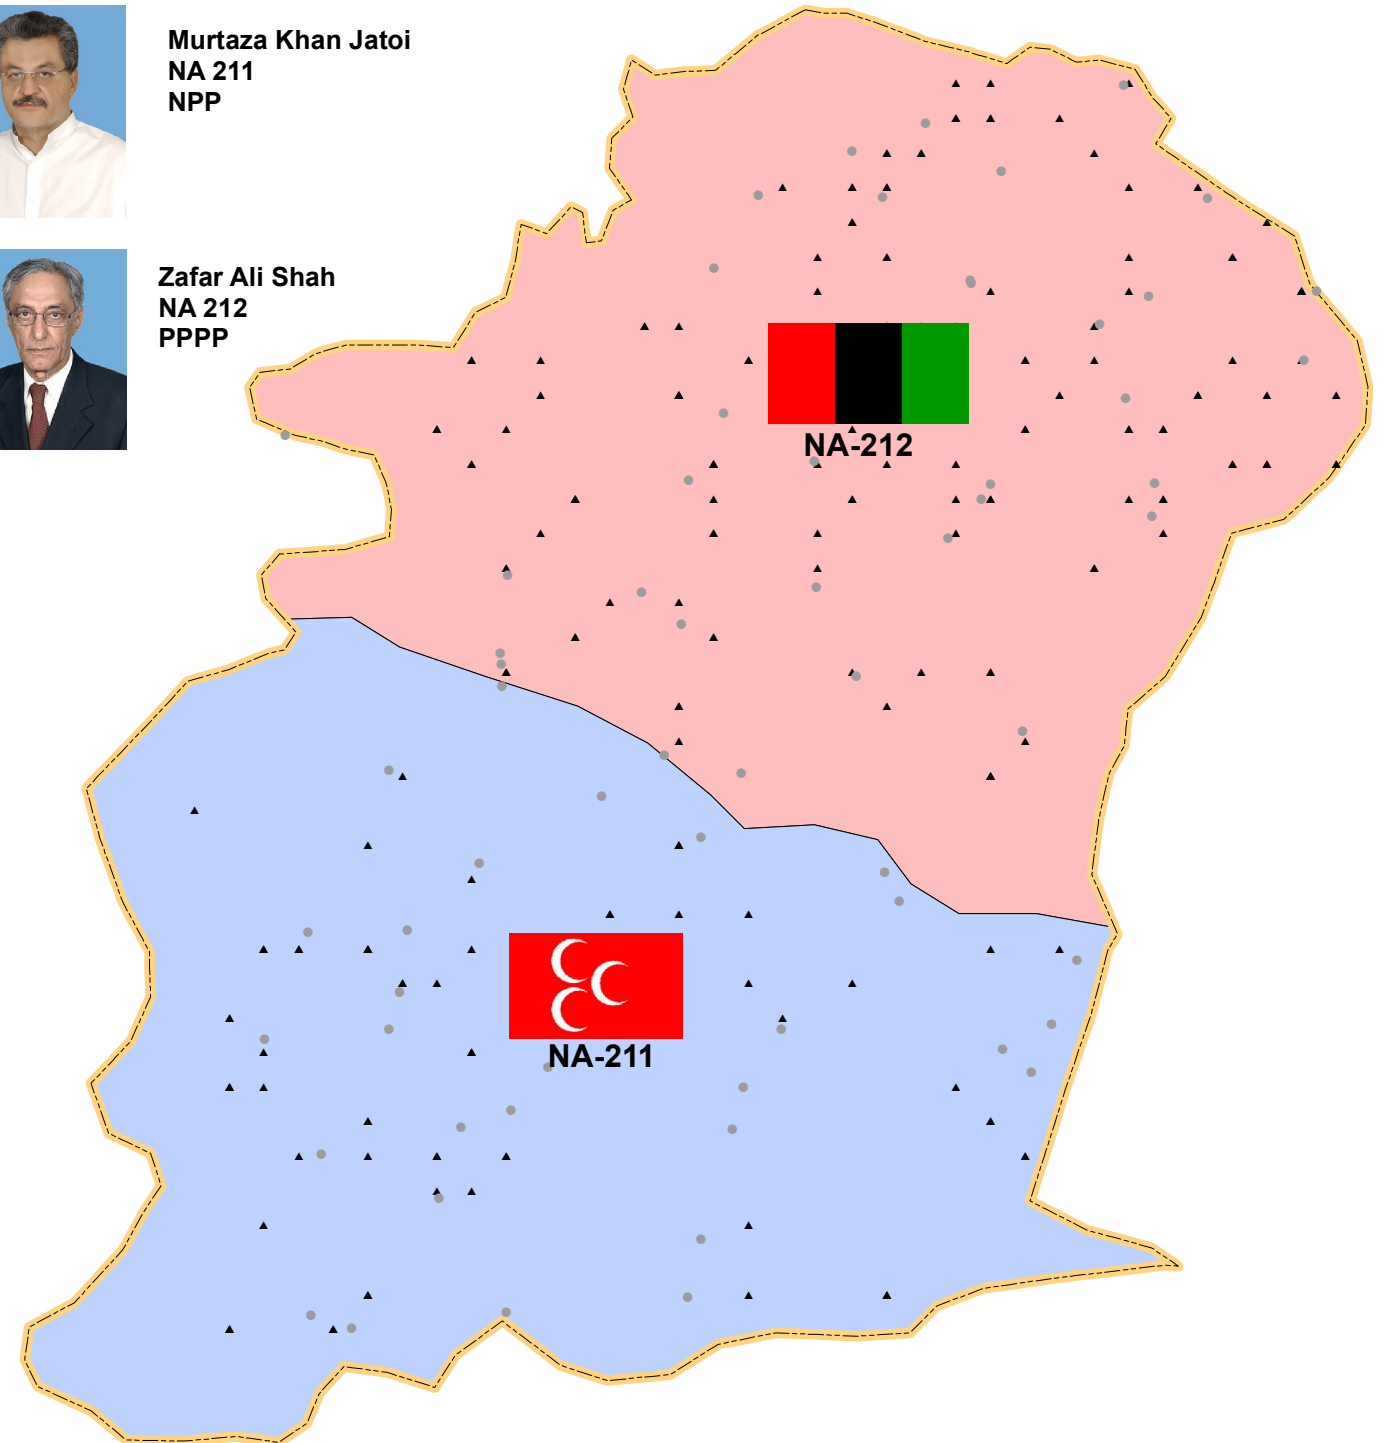

Party Position: Naushahro Feroze- Election 2008

Arif Mustafa Jatoi
PS 19
NPP

Abdul Haque
PS 20
PPPP

Doctor Ahmad Ali Shah
PS 21
PPPP

Dr. Abdul Sattar Rajper
PS 22
PPPP

Masroor Ahmed Khan Jatoi
PS 23
NPP

Provincial Assembly Constituency

Murtaza Khan Jatoi
NA 211
NPP

Zafar Ali Shah
NA 212
PPPP

National Assembly Constituency

Disclaimers:
Copyrights Reserved. This map is compiled and produced by ALHASAN Systems Private Limited [www.alhasan.com] and is brought to you free of cost for informational purposes only. The product might have not been prepared for or be suitable for legal, engineering, or surveying purposes. For further details and Metadata information please call ALHASAN Systems at +92.51.486.5064/ 843.7324 or email at connect@alhasan.com.

Legend

- Constituency Boundary
- District Boundary
- Won Party**
- PPP
- NPP
- settlement
- Health Facility

Projection/Datum WGS84