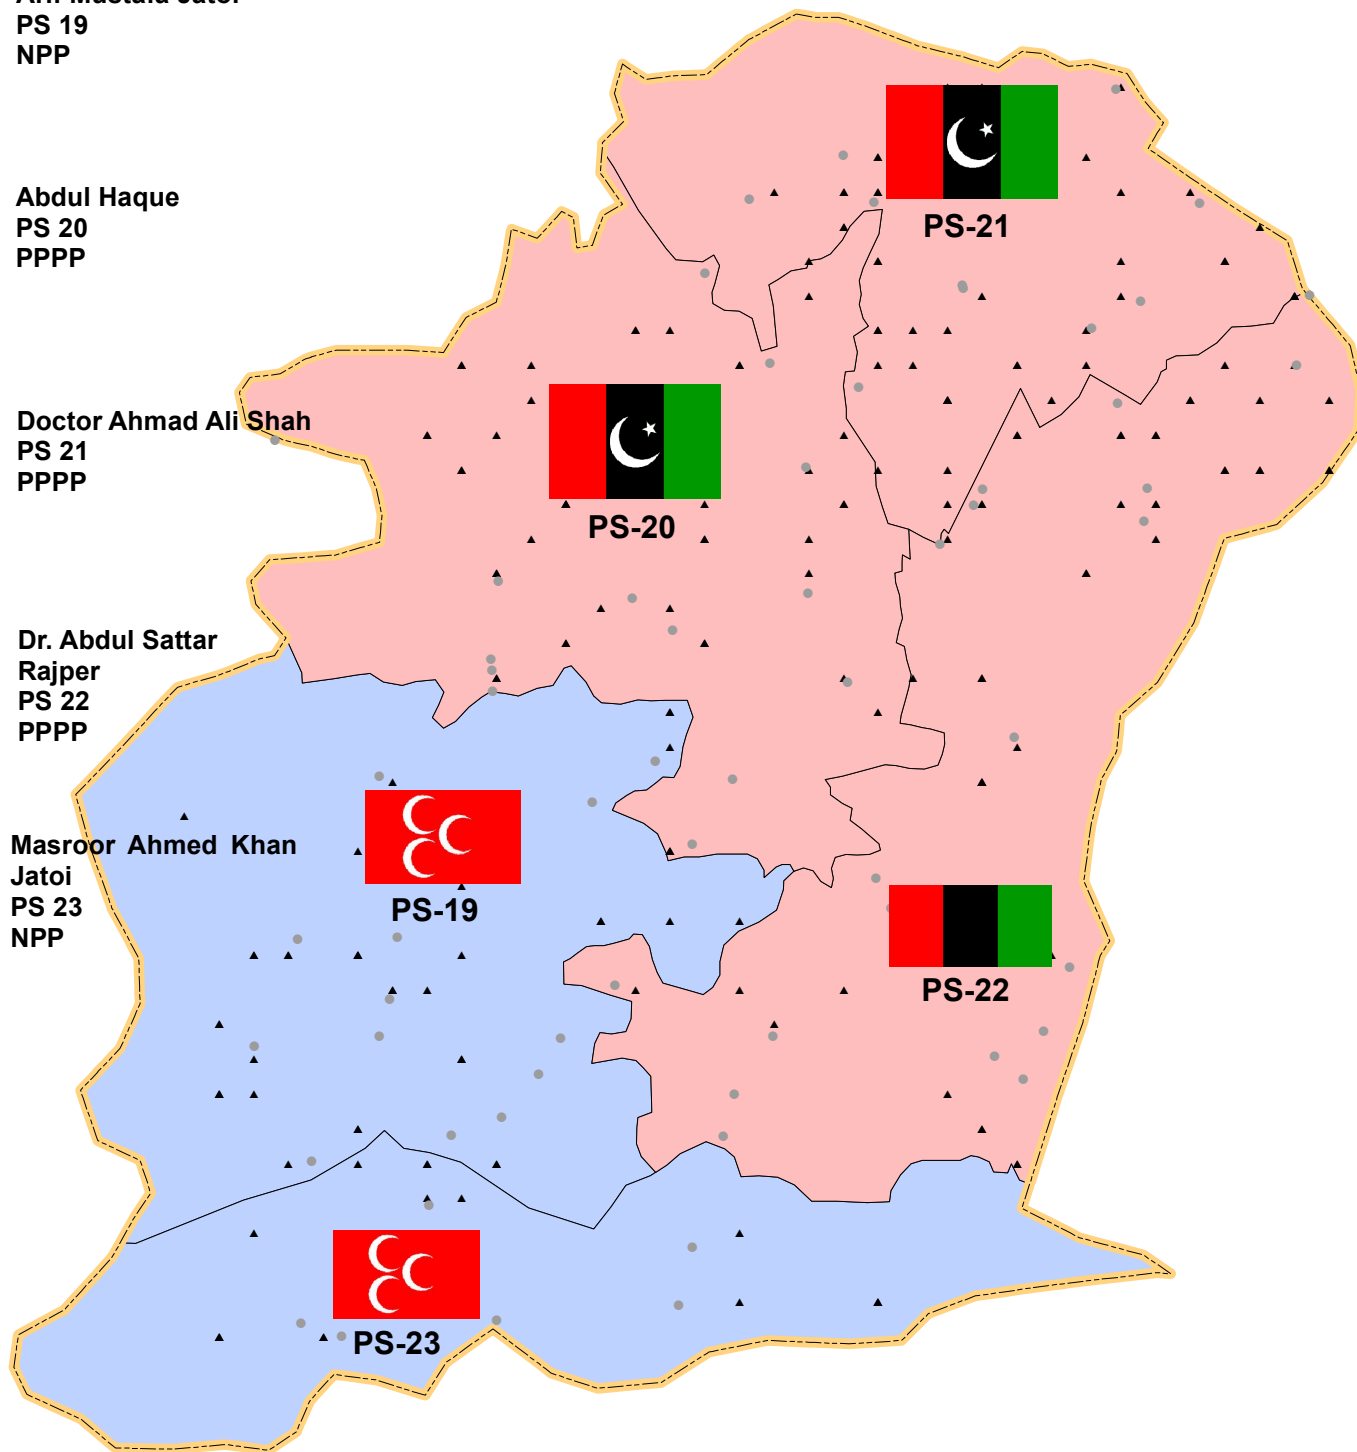

Party Position: Naushahro Feroze- Election 2008

Arif Mustafa Jatoi
PS 19
NPP

Abdul Haque
PS 20
PPPP

Doctor Ahmad Ali Shah
PS 21
PPPP

Dr. Abdul Sattar Rajper
PS 22
PPPP

Masroor Ahmed Khan Jatoi
PS 23
NPP

Provincial Assembly Constituency

Murtaza Khan Jatoi
NA 211
NPP

Zafar Ali Shah
NA 212
PPPP

National Assembly Constituency

Disclaimers:
Copyrights Reserved. This map is compiled and produced by ALHASAN Systems Private Limited [www.alhasan.com] and is brought to you free of cost for informational purposes only. The product might have not been prepared for or be suitable for legal, engineering, or surveying purposes. For further details and Metadata information please call ALHASAN Systems at +92.51.486.5064/ 843.7324 or email at connect@alhasan.com.

Legend

- Constituency Boundary
- District Boundary
- Won Party**
- PPP
- NPP
- settlement
- Health Facility

Projection/Datum WGS84