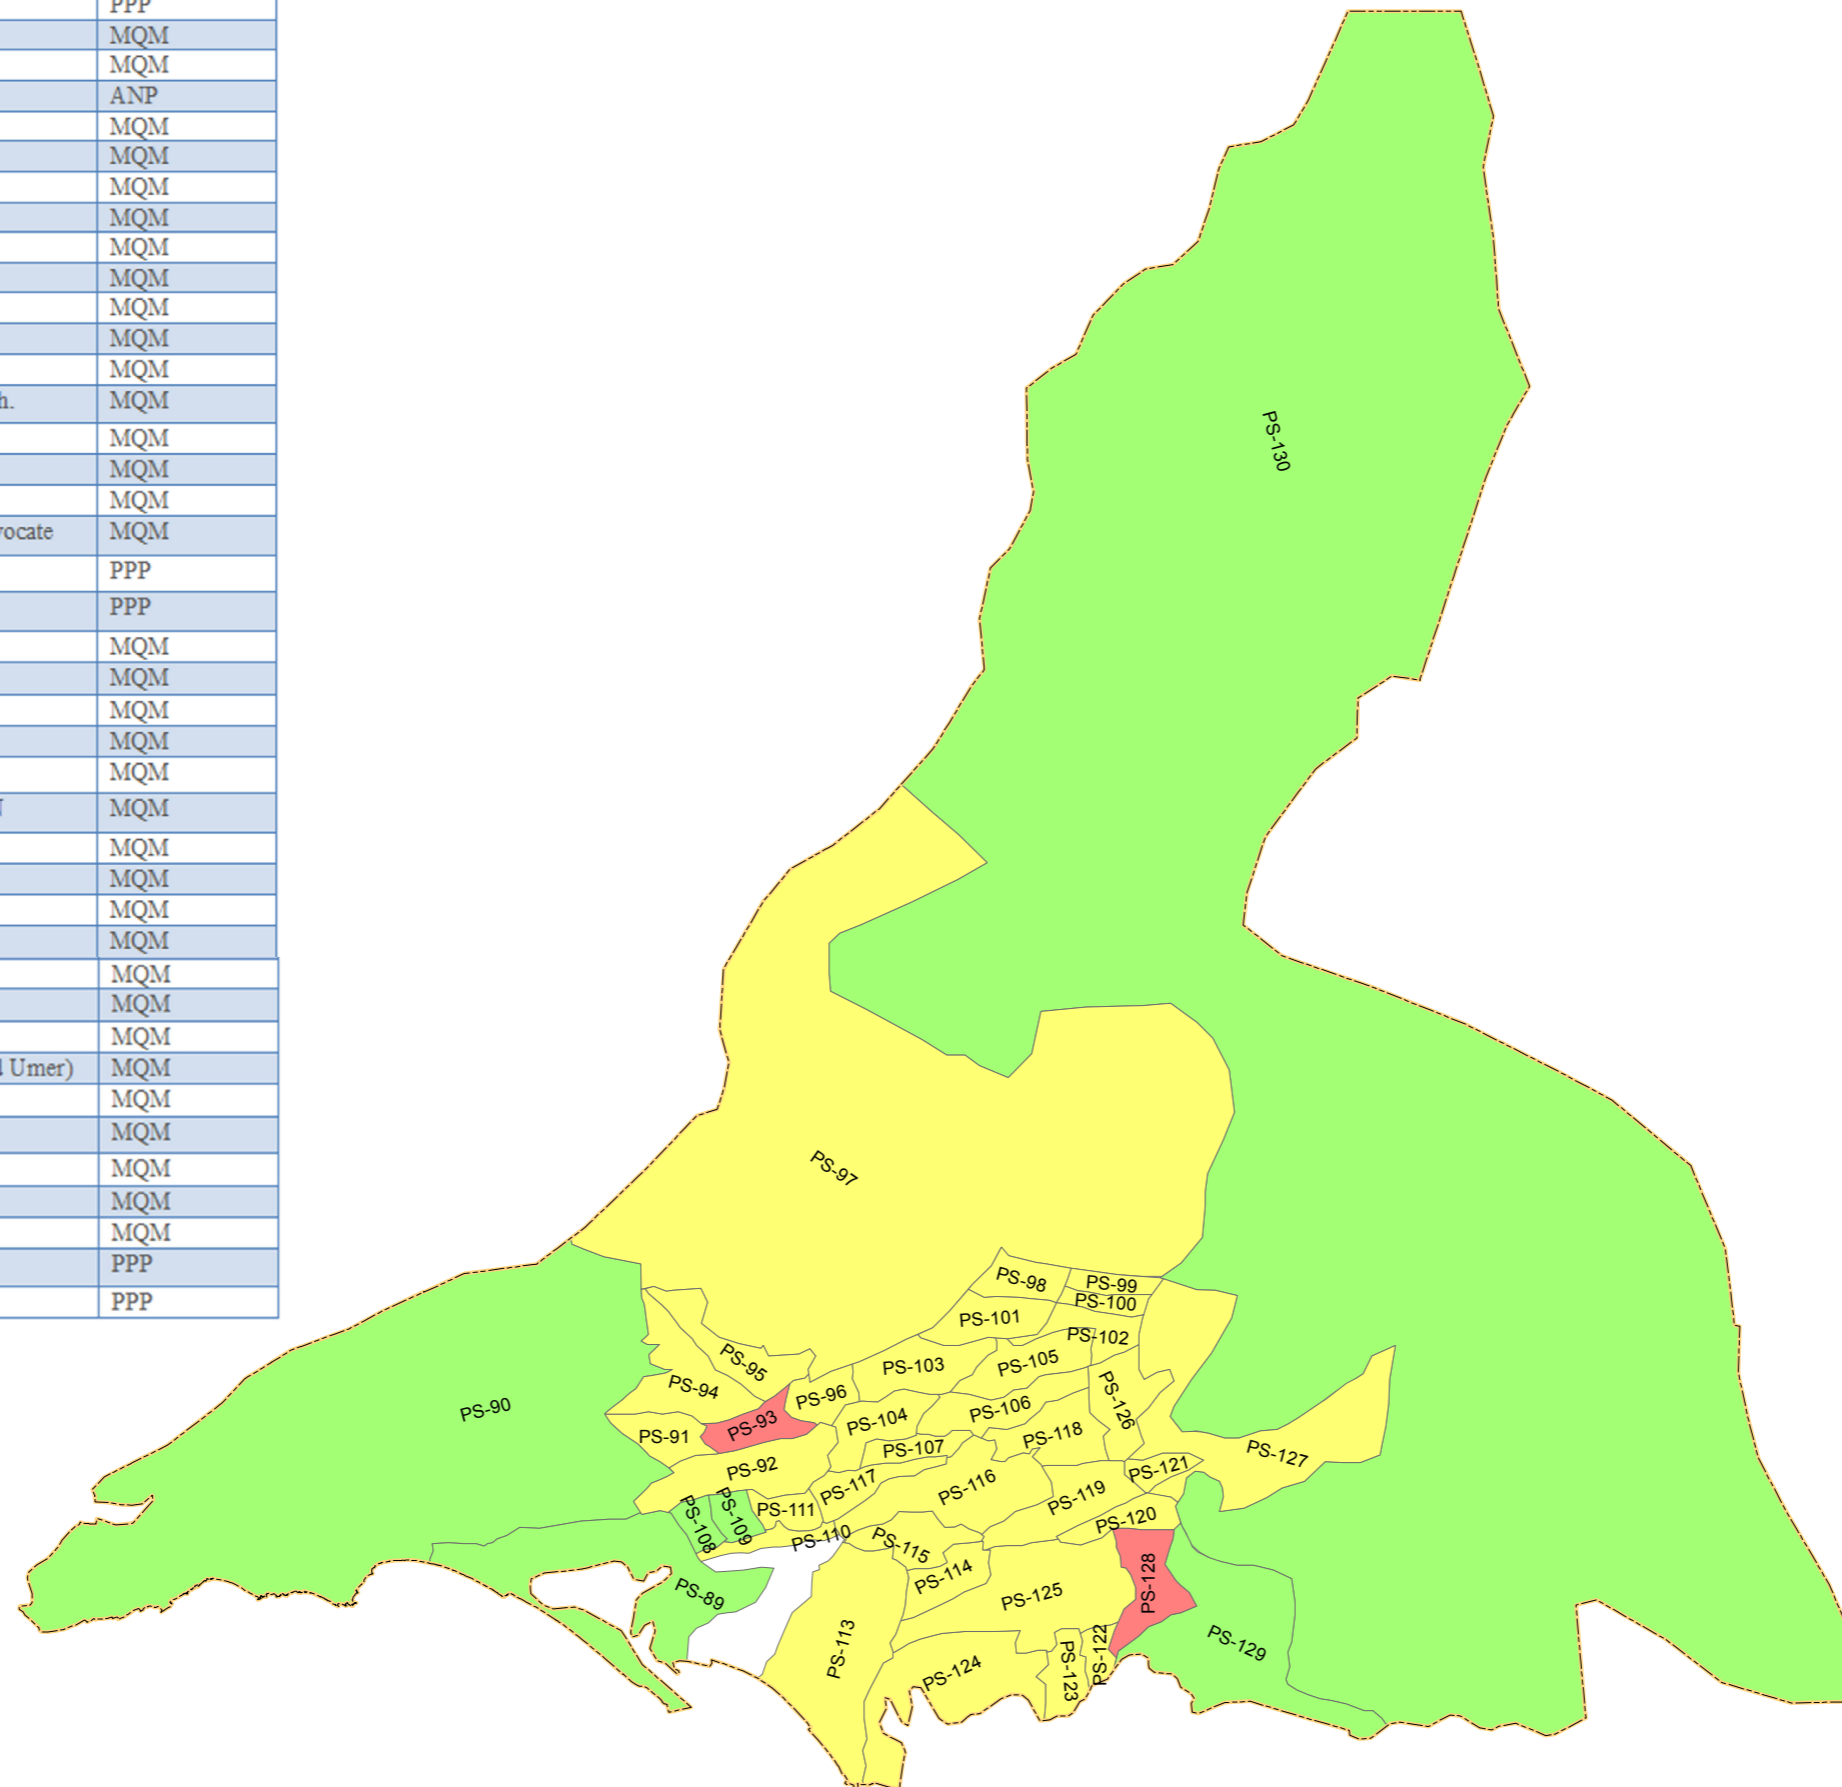

Election- 2008 Party Position Karachi (Provincial Assembly)

Constituency	Winner	Winner Party
PS-89	Akhtar Hussain Jadoon	PPP
PS-90	Nadeem Ahmed Bhutto	PPP
PS-91	Muhammad Hanif Sheikh	MQM
PS-92	Abdul Haseeb	MQM
PS-93	Ameer Nawab	ANP
PS-94	Syed Raza Haider	MQM
PS-95	SYED MANZAR IMAM	MQM
PS-96	MAZAHIR AMEER KHAN	MQM
PS-97	MUHAMMAD ADIL KHAN	MQM
PS-98	Muhammad Moin Khan	MQM
PS-99	Khawaja Izhar-ul-Hassan	MQM
PS-100	Muhammad Adil Saddiqui	MQM
PS-101	Abdul Moid Siddiqui	MQM
PS-102	Imam-Ud-din Shahzad	MQM
PS-103	Doctor Syed Muhammad Ali Shah.	MQM
PS-104	Rehan Zafar	MQM
PS-105	Khalid Bin Vilayat Advocate	MQM
PS-106	Anwar Alam	MQM
PS-107	Syed Shoab Ahmed Bukhari Advocate	MQM
PS-108	Muhammad Saleem Hingoro	PPP
PS-109	Mohammad Rafiq Advocate	PPP
PS-110	Muhammad Shoaib	MQM
PS-111	Muhammad Tahir Qureshi	MQM
PS-112	Moqueem Alam	MQM
PS-113	Askari Taqvi	MQM
PS-114	Muhammad Abdul Rauf Siddiqui	MQM
PS-115	MOHAMMAD RAZA HAROON	MQM
PS-116	Syed Sardar Ahmed	MQM
PS-117	Dr. Sagheer Ahmed	MQM
PS-118	Muhammad Muzammil Qureshi	MQM
PS-119	Dr. Nadeem Maqbool	MQM
PS-120	Nishat Muhammad Zia	MQM
PS-121	Waseem Ahmed	MQM
PS-122	Syed Khalid Ahmed	MQM
PS-123	Shaikh Muhammad Afzal (Khalid Umer)	MQM
PS-124	Muhammad Alimur Rehman	MQM
PS-125	Muhammad Moin Amir Pirzada	MQM
PS-126	Syed Faisal Ali Sabzwari	MQM
PS-127	Nisar Ahmed Panhwar	MQM
PS-128	Amanullah Khan Masood	MQM
PS-129	Haji Muzaffar Ali Shujra	PPP
PS-130	Muhammad Sajid Johkio	PPP

Legend

Constituency Boundary

District Boundary

Winning Party

ANP

MQM

PPP

Constituency Map (Provincial Assembly)

Projection/Datum: WGS84

Disclaimers:

Copyrights Reserved. This map is compiled and produced by ALHASAN Systems Private Limited [www.alhasan.com] and is brought to you free of cost for informational purposes only. The product might have not been prepared for or be suitable for legal, engineering, or surveying purposes. For further details and Metadata information please call ALHASAN Systems at +92.51.486.5064/ 843.7324 or email at connect@alhasan.com.